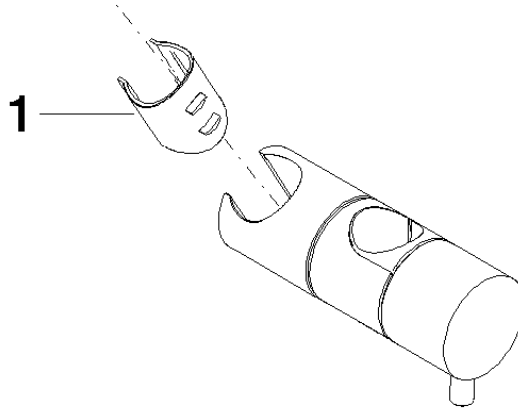

**Slide unit - Brushed Chrome**

IMO

12 570 970

• for pipe diameter 23.5 mm

Fits: IMO, LULU, MADISON, MEM, TARA,  
CL.1, LISSÉ, VAIA, META, CYO

	Brushed Chrome	12 570 970-93
	Chrome	12 570 970-00
	Brushed Platinum	12 570 970-06
	Platinum	12 570 970-08
	Dark Chrome	12 570 970-19
	Light Gold	12 570 970-26
	Brushed Light Gold	12 570 970-27
	Brushed Durabronze (23kt Gold)	12 570 970-28
	Matte Black	12 570 970-33
	Brushed Bronze	12 570 970-42
	Brushed Champagne (22kt Gold)	12 570 970-46
	Champagne (22kt Gold)	12 570 970-47
	Brushed Dark Platinum	12 570 970-99

12 570 970

mm [inches]

12 570 970

Parts for other  
finishes can be found  
here: [Chrome](#)

### Spare parts list

No.	Item Number	Name	Quantity used	Delivery time
1	09 12 12 217 90	sleeve	1	2