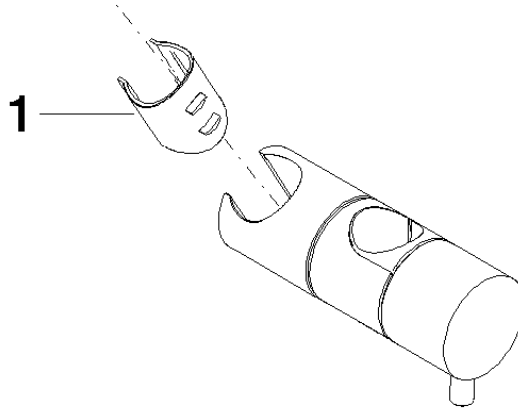

12 570 970

• for pipe diameter 23.5 mm

Fits: IMO, LULU, MADISON, MEM, TARA,
CL.1, LISSÉ, VAIA, META, CYO

	Brushed Dark Platinum	12 570 970-99
	Chrome	12 570 970-00
	Brushed Platinum	12 570 970-06
	Platinum	12 570 970-08
	Dark Chrome	12 570 970-19
	Light Gold	12 570 970-26
	Brushed Light Gold	12 570 970-27
	Brushed Durabronze (23kt Gold)	12 570 970-28
	Matte Black	12 570 970-33
	Brushed Bronze	12 570 970-42
	Brushed Champagne (22kt Gold)	12 570 970-46
	Champagne (22kt Gold)	12 570 970-47
	Brushed Chrome	12 570 970-93

12 570 970

mm [inches]

12 570 970

Parts for other finishes can be found here: [Chrome](#)

Spare parts list

No.	Item Number	Name	Quantity used	Delivery time
1	09 12 12 217 90	sleeve	1	2