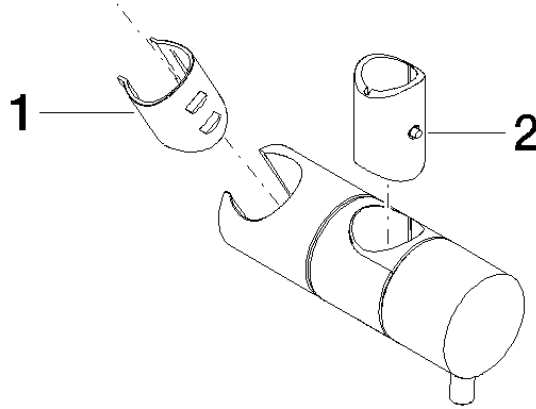

Slide unit - Brushed Platinum

IMO

12 580 970

- for pipe diameter 18 mm

Fits: IMO, LULU, MADISON, MEM, TARA,
CL.1, LISSÉ, VAIA, META, CYO

	Brushed Platinum	12 580 970-06
	Chrome	12 580 970-00
	Platinum	12 580 970-08
	Durabress (23kt Gold)	12 580 970-09
	Dark Chrome	12 580 970-19
	Light Gold	12 580 970-26
	Brushed Light Gold	12 580 970-27
	Brushed Durabress (23kt Gold)	12 580 970-28
	Matte Black	12 580 970-33
	Brushed Bronze	12 580 970-42
	Brushed Champagne (22kt Gold)	12 580 970-46
	Champagne (22kt Gold)	12 580 970-47
	Brushed Chrome	12 580 970-93
	Brushed Dark Platinum	12 580 970-99

12 580 970

mm [inches]

12 580 970

Parts for other finishes can be found here: [Chrome](#)

Spare parts list

No.	Item Number	Name	Quantity used	Delivery time
1	09 12 12 217 90	sleeve	1	2
2	08 18 40 579 90	adaptor	1	2