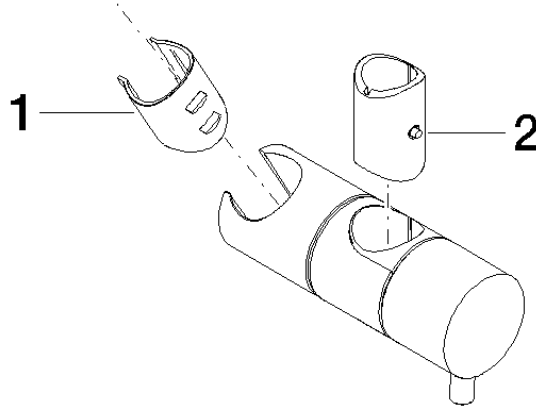

12 580 970

• for pipe diameter 18 mm

Fits: IMO, LULU, MADISON, MEM, TARA,  
CL.1, LISSÉ, VAIA, META, CYO

	Platinum	12 580 970-08
	Chrome	12 580 970-00
	Brushed Platinum	12 580 970-06
	Durabress (23kt Gold)	12 580 970-09
	Dark Chrome	12 580 970-19
	Light Gold	12 580 970-26
	Brushed Light Gold	12 580 970-27
	Brushed Durabress (23kt Gold)	12 580 970-28
	Matte Black	12 580 970-33
	Brushed Bronze	12 580 970-42
	Brushed Champagne (22kt Gold)	12 580 970-46
	Champagne (22kt Gold)	12 580 970-47
	Brushed Chrome	12 580 970-93
	Brushed Dark Platinum	12 580 970-99

12 580 970

mm [inches]

12 580 970

Parts for other finishes can be found here: [Chrome](#)

### Spare parts list

No.	Item Number	Name	Quantity used	Delivery time
1	09 12 12 217 90	sleeve	1	2
2	08 18 40 579 90	adaptor	1	2