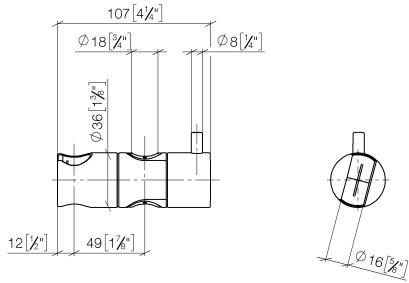

12 580 970

• for pipe diameter 18 mm

Fits: IMO, LULU, MADISON, MEM, TARA,
CL.1, LISSÉ, VAIA, META, CYO

	Dark Chrome	12 580 970-19
	Chrome	12 580 970-00
	Brushed Platinum	12 580 970-06
	Platinum	12 580 970-08
	Durabress (23kt Gold)	12 580 970-09
	Light Gold	12 580 970-26
	Brushed Light Gold	12 580 970-27
	Brushed Durabress (23kt Gold)	12 580 970-28
	Matte Black	12 580 970-33
	Brushed Bronze	12 580 970-42
	Brushed Champagne (22kt Gold)	12 580 970-46
	Champagne (22kt Gold)	12 580 970-47
	Brushed Chrome	12 580 970-93
	Brushed Dark Platinum	12 580 970-99

12 580 970

mm [inches]

12 580 970

Parts for other
finishes can be found
here: [Chrome](#)