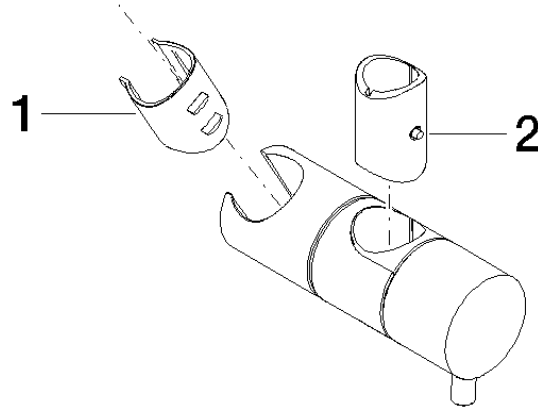

12 580 970

• for pipe diameter 18 mm

Fits: IMO, LULU, MADISON, MEM, TARA,  
CL.1, LISSÉ, VAIA, META, CYO

	Light Gold	12 580 970-26
	Chrome	12 580 970-00
	Brushed Platinum	12 580 970-06
	Platinum	12 580 970-08
	Durabronze (23kt Gold)	12 580 970-09
	Dark Chrome	12 580 970-19
	Brushed Light Gold	12 580 970-27
	Brushed Durabronze (23kt Gold)	12 580 970-28
	Matte Black	12 580 970-33
	Brushed Bronze	12 580 970-42
	Brushed Champagne (22kt Gold)	12 580 970-46
	Champagne (22kt Gold)	12 580 970-47
	Brushed Chrome	12 580 970-93
	Brushed Dark Platinum	12 580 970-99

12 580 970

mm [inches]

12 580 970

**Product version from 10/1/2023**

Parts for other  
finishes can be found  
here: [Chrome](#)

## Slide unit - Light Gold

IMO

12 580 970

#### Product version from 10/1/2023

No.	Item Number	Name	Quantity used	Delivery time
	09 12 12 217 90	sleeve	2	2