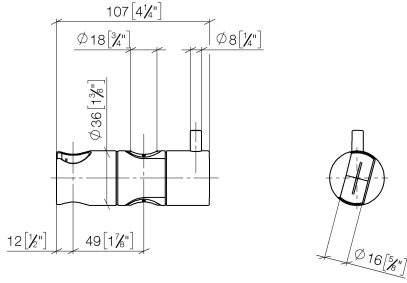

12 580 970

• for pipe diameter 18 mm

Fits: IMO, LULU, MADISON, MEM, TARA,  
CL.1, LISSÉ, VAIA, META, CYO

	Light Gold	12 580 970-26
	Chrome	12 580 970-00
	Brushed Platinum	12 580 970-06
	Platinum	12 580 970-08
	Durabronze (23kt Gold)	12 580 970-09
	Dark Chrome	12 580 970-19
	Brushed Light Gold	12 580 970-27
	Brushed Durabronze (23kt Gold)	12 580 970-28
	Matte Black	12 580 970-33
	Brushed Bronze	12 580 970-42
	Brushed Champagne (22kt Gold)	12 580 970-46
	Champagne (22kt Gold)	12 580 970-47
	Brushed Chrome	12 580 970-93
	Brushed Dark Platinum	12 580 970-99

12 580 970

mm [inches]

12 580 970

**Product version from 10/1/2023**

Parts for other  
finishes can be found  
here: [Chrome](#)

## Slide unit - Light Gold

IMO

12 580 970

#### Product version from 10/1/2023

No.	Item Number	Name	Quantity used	Delivery time
	09 12 12 217 90	sleeve	2	2