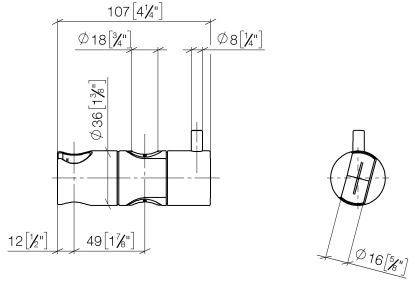

12 580 970

• for pipe diameter 18 mm

Fits: IMO, LULU, MADISON, MEM, TARA,
CL.1, LISSÉ, VAIA, META, CYO

	Brushed Light Gold	12 580 970-27
	Chrome	12 580 970-00
	Brushed Platinum	12 580 970-06
	Platinum	12 580 970-08
	Durabress (23kt Gold)	12 580 970-09
	Dark Chrome	12 580 970-19
	Light Gold	12 580 970-26
	Brushed Durabress (23kt Gold)	12 580 970-28
	Matte Black	12 580 970-33
	Brushed Bronze	12 580 970-42
	Brushed Champagne (22kt Gold)	12 580 970-46
	Champagne (22kt Gold)	12 580 970-47
	Brushed Chrome	12 580 970-93
	Brushed Dark Platinum	12 580 970-99

12 580 970

mm [inches]

12 580 970

Parts for other finishes can be found here: [Chrome](#)

Spare parts list

No.	Item Number	Name	Quantity used	Delivery time
1	09 12 12 217 90	sleeve	1	2
2	08 18 40 579 90	adaptor	1	2