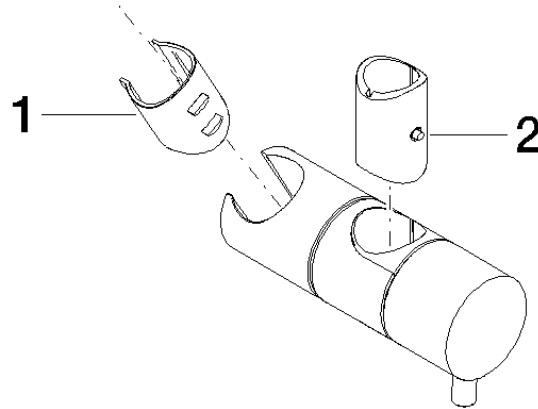

Slide unit - Brushed Durabronze (23kt Gold)

IMO

12 580 970

• for pipe diameter 18 mm

Fits: IMO, LULU, MADISON, MEM, TARA,
CL.1, LISSÉ, VAIA, META, CYO

	Brushed Durabronze (23kt Gold)	12 580 970-28
	Chrome	12 580 970-00
	Brushed Platinum	12 580 970-06
	Platinum	12 580 970-08
	Durabronze (23kt Gold)	12 580 970-09
	Dark Chrome	12 580 970-19
	Light Gold	12 580 970-26
	Brushed Light Gold	12 580 970-27
	Matte Black	12 580 970-33
	Brushed Bronze	12 580 970-42
	Brushed Champagne (22kt Gold)	12 580 970-46
	Champagne (22kt Gold)	12 580 970-47
	Brushed Chrome	12 580 970-93
	Brushed Dark Platinum	12 580 970-99

12 580 970

mm [inches]

12 580 970

Parts for other finishes can be found here: [Chrome](#)

Spare parts list

No.	Item Number	Name	Quantity used	Delivery time
1	09 12 12 217 90	sleeve	1	2
2	08 18 40 579 90	adaptor	1	2