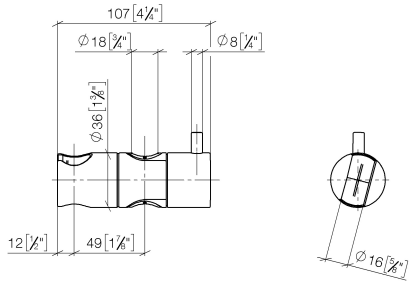

Slide unit - Brushed Durabronze (23kt Gold)

IMO

12 580 970

• for pipe diameter 18 mm

Fits: IMO, LULU, MADISON, MEM, TARA,
CL.1, LISSÉ, VAIA, META, CYO

	Brushed Durabronze (23kt Gold)	12 580 970-28
	Chrome	12 580 970-00
	Brushed Platinum	12 580 970-06
	Platinum	12 580 970-08
	Durabronze (23kt Gold)	12 580 970-09
	Dark Chrome	12 580 970-19
	Light Gold	12 580 970-26
	Brushed Light Gold	12 580 970-27
	Matte Black	12 580 970-33
	Brushed Bronze	12 580 970-42
	Brushed Champagne (22kt Gold)	12 580 970-46
	Champagne (22kt Gold)	12 580 970-47
	Brushed Chrome	12 580 970-93
	Brushed Dark Platinum	12 580 970-99

12 580 970

mm [inches]

12 580 970

Parts for other finishes can be found here: [Chrome](#)

Spare parts list

No.	Item Number	Name	Quantity used	Delivery time
1	09 12 12 217 90	sleeve	1	2
2	08 18 40 579 90	adaptor	1	2