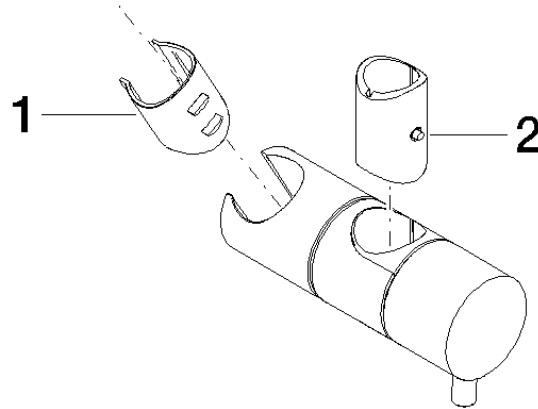

12 580 970

• for pipe diameter 18 mm

Fits: IMO, LULU, MADISON, MEM, TARA,
CL.1, LISSÉ, VAIA, META, CYO

	Brushed Bronze	12 580 970-42
	Chrome	12 580 970-00
	Brushed Platinum	12 580 970-06
	Platinum	12 580 970-08
	Durabronze (23kt Gold)	12 580 970-09
	Dark Chrome	12 580 970-19
	Light Gold	12 580 970-26
	Brushed Light Gold	12 580 970-27
	Brushed Durabronze (23kt Gold)	12 580 970-28
	Matte Black	12 580 970-33
	Brushed Champagne (22kt Gold)	12 580 970-46
	Champagne (22kt Gold)	12 580 970-47
	Brushed Chrome	12 580 970-93
	Brushed Dark Platinum	12 580 970-99

12 580 970

mm [inches]

12 580 970

Parts for other finishes can be found here: [Chrome](#)

Spare parts list

No.	Item Number	Name	Quantity used	Delivery time
1	09 12 12 217 90	sleeve	1	2
2	08 18 40 579 90	adaptor	1	2