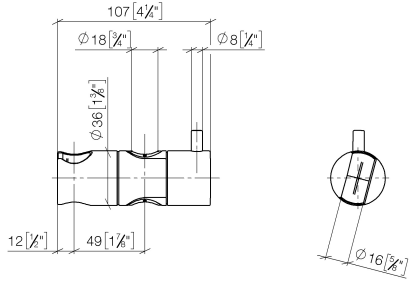

Slide unit - Brushed Champagne (22kt Gold)

IMO

12 580 970

• for pipe diameter 18 mm

Fits: IMO, LULU, MADISON, MEM, TARA,
CL.1, LISSÉ, VAIA, META, CYO

	Brushed Champagne (22kt Gold)	12 580 970-46
	Chrome	12 580 970-00
	Brushed Platinum	12 580 970-06
	Platinum	12 580 970-08
	Durabrand (23kt Gold)	12 580 970-09
	Dark Chrome	12 580 970-19
	Light Gold	12 580 970-26
	Brushed Light Gold	12 580 970-27
	Brushed Durabrand (23kt Gold)	12 580 970-28
	Matte Black	12 580 970-33
	Brushed Bronze	12 580 970-42
	Champagne (22kt Gold)	12 580 970-47
	Brushed Chrome	12 580 970-93
	Brushed Dark Platinum	12 580 970-99

12 580 970

mm [inches]

12 580 970

Parts for other finishes can be found here: [Chrome](#)

Spare parts list

No.	Item Number	Name	Quantity used	Delivery time
1	09 12 12 217 90	sleeve	1	2
2	08 18 40 579 90	adaptor	1	2