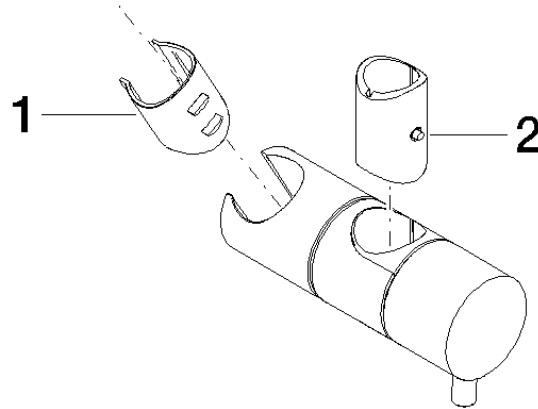

Slide unit - Brushed Champagne (22kt Gold)

IMO

12 580 970

• for pipe diameter 18 mm

Fits: IMO, LULU, MADISON, MEM, TARA,
CL.1, LISSÉ, VAIA, META, CYO

	Brushed Champagne (22kt Gold)	12 580 970-46
	Chrome	12 580 970-00
	Brushed Platinum	12 580 970-06
	Platinum	12 580 970-08
	Durabrand (23kt Gold)	12 580 970-09
	Dark Chrome	12 580 970-19
	Light Gold	12 580 970-26
	Brushed Light Gold	12 580 970-27
	Brushed Durabrand (23kt Gold)	12 580 970-28
	Matte Black	12 580 970-33
	Brushed Bronze	12 580 970-42
	Champagne (22kt Gold)	12 580 970-47
	Brushed Chrome	12 580 970-93
	Brushed Dark Platinum	12 580 970-99

12 580 970

mm [inches]

12 580 970

Parts for other finishes can be found here: [Chrome](#)

Spare parts list

No.	Item Number	Name	Quantity used	Delivery time
1	09 12 12 217 90	sleeve	1	2
2	08 18 40 579 90	adaptor	1	2