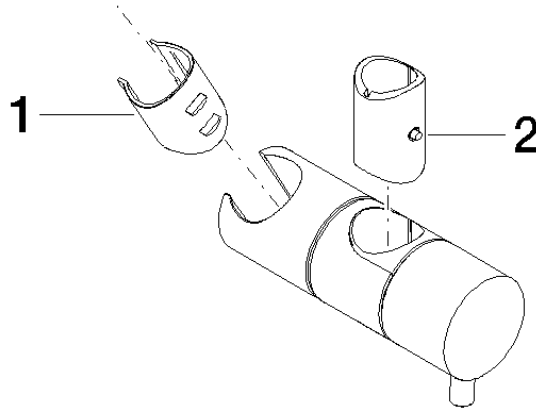

12 580 970

• for pipe diameter 18 mm

Fits: IMO, LULU, MADISON, MEM, TARA,
CL.1, LISSÉ, VAIA, META, CYO

	Champagne (22kt Gold)	12 580 970-47
	Chrome	12 580 970-00
	Brushed Platinum	12 580 970-06
	Platinum	12 580 970-08
	Durabress (23kt Gold)	12 580 970-09
	Dark Chrome	12 580 970-19
	Light Gold	12 580 970-26
	Brushed Light Gold	12 580 970-27
	Brushed Durabress (23kt Gold)	12 580 970-28
	Matte Black	12 580 970-33
	Brushed Bronze	12 580 970-42
	Brushed Champagne (22kt Gold)	12 580 970-46
	Brushed Chrome	12 580 970-93
	Brushed Dark Platinum	12 580 970-99

12 580 970

mm [inches]

12 580 970

Parts for other finishes can be found here: [Chrome](#)

Spare parts list

No.	Item Number	Name	Quantity used	Delivery time
1	09 12 12 217 90	sleeve	1	2
2	08 18 40 579 90	adaptor	1	2