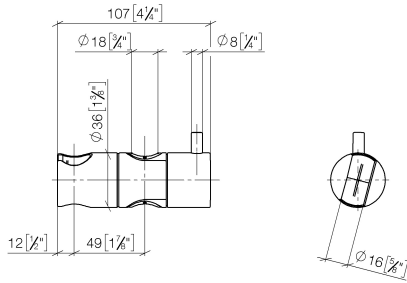

12 580 970

• for pipe diameter 18 mm

Fits: IMO, LULU, MADISON, MEM, TARA,
CL.1, LISSÉ, VAIA, META, CYO

	Champagne (22kt Gold)	12 580 970-47
	Chrome	12 580 970-00
	Brushed Platinum	12 580 970-06
	Platinum	12 580 970-08
	Durabress (23kt Gold)	12 580 970-09
	Dark Chrome	12 580 970-19
	Light Gold	12 580 970-26
	Brushed Light Gold	12 580 970-27
	Brushed Durabress (23kt Gold)	12 580 970-28
	Matte Black	12 580 970-33
	Brushed Bronze	12 580 970-42
	Brushed Champagne (22kt Gold)	12 580 970-46
	Brushed Chrome	12 580 970-93
	Brushed Dark Platinum	12 580 970-99

12 580 970

mm [inches]

12 580 970

Parts for other finishes can be found here: [Chrome](#)

Spare parts list

No.	Item Number	Name	Quantity used	Delivery time
1	09 12 12 217 90	sleeve	1	2
2	08 18 40 579 90	adaptor	1	2