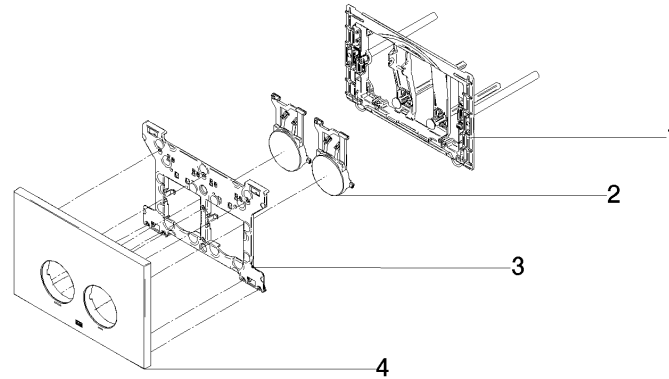

Flush plate for concealed WC cisterns made by Geberit round - Brushed Light Gold

IMO

12 665 979

- cover plate 169 x 246 x 12 mm
- Mechanical flush plate with manual flush buttons
- For 2-volume flushing system
- Includes mounting frame, actuator rods and fastening material
- Sound-absorbing push rods, tool-free fast adjustment
- Compatible with all Geberit Sigma series cisterns from 2001 onwards

Flush plate for concealed WC cisterns made by Geberit round - Brushed Light Gold

IMO

12 665 979

mm [inches]

Flush plate for concealed WC cisterns made by Geberit round - Brushed Light Gold

IMO

12 665 979
Parts for other
finishes can be found
here: Chrome

Spare parts list

No.	Item Number	Name	Quantity used	Delivery time
1	90 28 01 030 00 90	base	1	2
2	90 20 97 100 00-27	button	2	30
3	90 28 10 212 00 90	base	1	2
4	90 11 97 012 00-27	cover	1	30