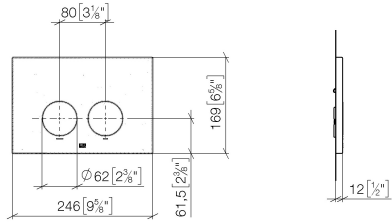

Flush plate for concealed WC cisterns made by Geberit round - Brushed Light Gold

IMO

12 665 979

- cover plate 169 x 246 x 12 mm
- Mechanical flush plate with manual flush buttons
- For 2-volume flushing system
- Includes mounting frame, actuator rods and fastening material
- Sound-absorbing push rods, tool-free fast adjustment
- Compatible with all Geberit Sigma series cisterns from 2001 onwards

Flush plate for concealed WC cisterns made by Geberit round - Brushed Light Gold

IMO

12 665 979

mm [inches]

Flush plate for concealed WC cisterns made by Geberit round - Brushed Light Gold

IMO

12 665 979
Parts for other
finishes can be found
here: Chrome