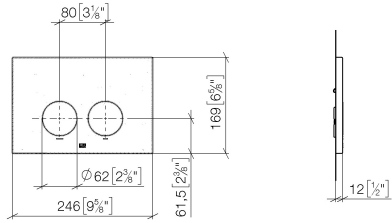

**Flush plate for concealed WC cisterns made by Geberit round - Brushed
Durabrace (23kt Gold)**

IMO

12 665 979

- cover plate 169 x 246 x 12 mm
- Mechanical flush plate with manual flush buttons
- For 2-volume flushing system
- Includes mounting frame, actuator rods and fastening material
- Sound-absorbing push rods, tool-free fast adjustment
- Compatible with all Geberit Sigma series cisterns from 2001 onwards

Flush plate for concealed WC cisterns made by Geberit round - Brushed
Durabronze (23kt Gold)

IMO

12 665 979

mm [inches]

Flush plate for concealed WC cisterns made by Geberit round - Brushed
Durabronz (23kt Gold)