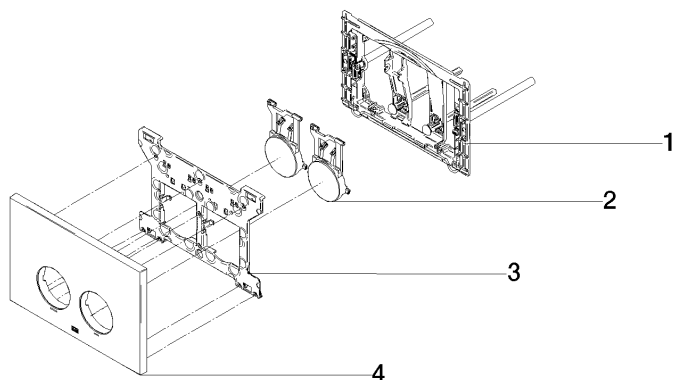

Flush plate for concealed WC cisterns made by Geberit round - Brushed
Durabronz (23kt Gold)

IMO

12 665 979
Parts for other
finishes can be found
here: Chrome

Spare parts list

No.	Item Number	Name	Quantity used	Delivery time
1	90 28 01 030 00 90	base	1	2
2	90 20 97 100 00-28	button	2	20
3	90 28 10 212 00 90	base	1	2
4	90 11 97 012 00-28	cover	1	20