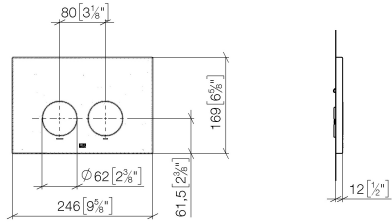

12 665 979

- cover plate 169 x 246 x 12 mm
- Mechanical flush plate with manual flush buttons
- For 2-volume flushing system
- Includes mounting frame, actuator rods and fastening material
- Sound-absorbing push rods, tool-free fast adjustment
- Compatible with all Geberit Sigma series cisterns from 2001 onwards

12 665 979

mm [inches]

12 665 979

Parts for other finishes can be found here: [Chrome](#)

Spare parts list

No.	Item Number	Name	Quantity used	Delivery time
1	90 28 01 030 00 90	base	1	2
2	90 20 97 100 00-33	button	2	30
3	90 28 10 212 00 90	base	1	2
4	90 11 97 012 00-33	cover	1	30