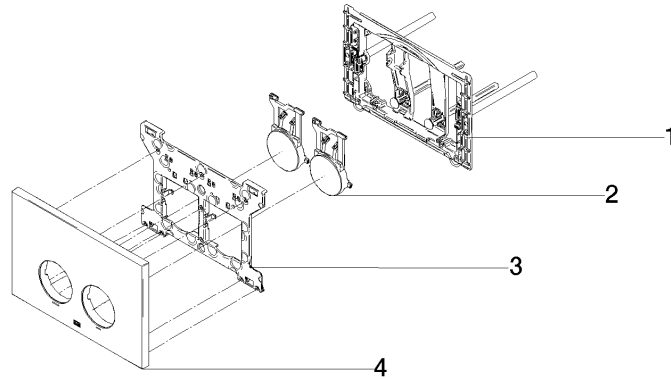

12 665 979

- cover plate 169 x 246 x 12 mm
- Mechanical flush plate with manual flush buttons
- For 2-volume flushing system
- Includes mounting frame, actuator rods and fastening material
- Sound-absorbing push rods, tool-free fast adjustment
- Compatible with all Geberit Sigma series cisterns from 2001 onwards

12 665 979

mm [inches]

12 665 979

Parts for other finishes can be found here: [Chrome](#)

Spare parts list

No.	Item Number	Name	Quantity used	Delivery time
1	90 28 01 030 00 90	base	1	2
2	90 20 97 100 00-33	button	2	30
3	90 28 10 212 00 90	base	1	2
4	90 11 97 012 00-33	cover	1	30