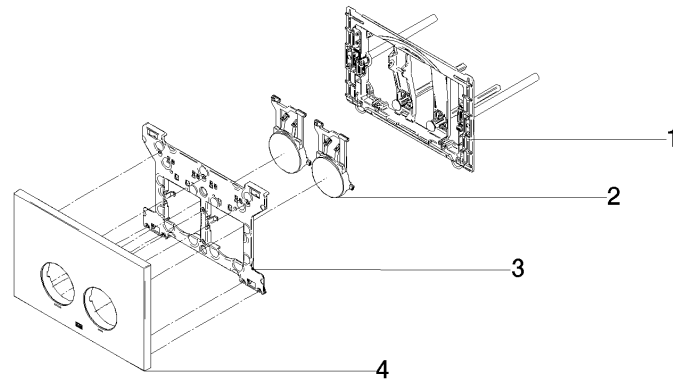

Flush plate for concealed WC cisterns made by Geberit round - Brushed Bronze

IMO

12 665 979

- cover plate 169 x 246 x 12 mm
- Mechanical flush plate with manual flush buttons
- For 2-volume flushing system
- Includes mounting frame, actuator rods and fastening material
- Sound-absorbing push rods, tool-free fast adjustment
- Compatible with all Geberit Sigma series cisterns from 2001 onwards

Flush plate for concealed WC cisterns made by Geberit round - Brushed
Bronze

IMO

12 665 979

mm [inches]

**Flush plate for concealed WC cisterns made by Geberit round - Brushed
Bronze**

IMO

12 665 979
Parts for other
finishes can be found
here: [Chrome](#)

Spare parts list

No.	Item Number	Name	Quantity used	Delivery time
1	90 28 01 030 00 90	base	1	2
2	90 20 97 100 00-42	button	2	30
3	90 28 10 212 00 90	base	1	2
4	90 11 97 012 00-42	cover	1	30