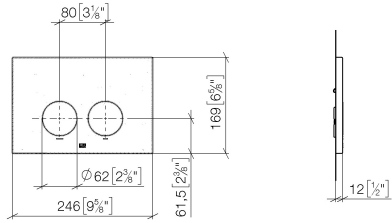

Flush plate for concealed WC cisterns made by Geberit round - Brushed Bronze

IMO

12 665 979

- cover plate 169 x 246 x 12 mm
- Mechanical flush plate with manual flush buttons
- For 2-volume flushing system
- Includes mounting frame, actuator rods and fastening material
- Sound-absorbing push rods, tool-free fast adjustment
- Compatible with all Geberit Sigma series cisterns from 2001 onwards

Flush plate for concealed WC cisterns made by Geberit round - Brushed
Bronze

IMO

12 665 979

mm [inches]

**Flush plate for concealed WC cisterns made by Geberit round - Brushed
Bronze**

IMO

12 665 979
Parts for other
finishes can be found
here: [Chrome](#)