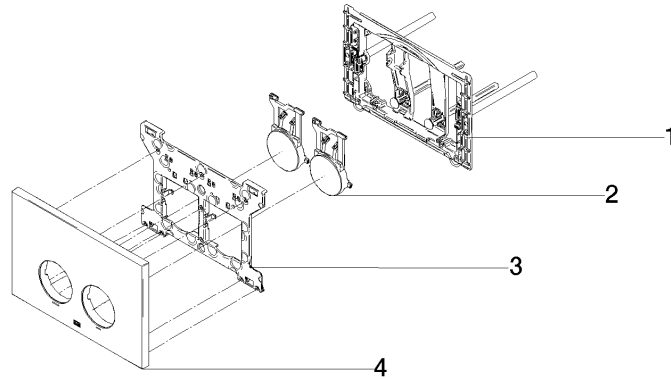

Flush plate for concealed WC cisterns made by Geberit round - Brushed
Champagne (22kt Gold)

IMO

12 665 979

Parts for other
finishes can be found
here: [Chrome](#)

Spare parts list

No.	Item Number	Name	Quantity used	Delivery time
1	90 28 01 030 00 90	base	1	2
2	90 20 97 100 00-46	button	2	30
3	90 28 10 212 00 90	base	1	2
4	90 11 97 012 00-46	cover	1	30