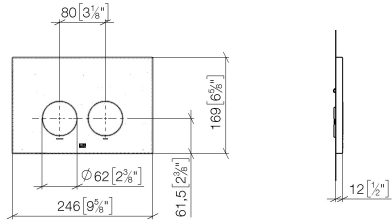

Flush plate for concealed WC cisterns made by Geberit round - Champagne (22kt Gold)

IMO

12 665 979

- cover plate 169 x 246 x 12 mm
- Mechanical flush plate with manual flush buttons
- For 2-volume flushing system
- Includes mounting frame, actuator rods and fastening material
- Sound-absorbing push rods, tool-free fast adjustment
- Compatible with all Geberit Sigma series cisterns from 2001 onwards

Flush plate for concealed WC cisterns made by Geberit round - Champagne
(22kt Gold)

IMO

12 665 979

mm [inches]

12 665 979
Parts for other
finishes can be found
here: [Chrome](#)

Spare parts list

No.	Item Number	Name	Quantity used	Delivery time
1	90 28 01 030 00 90	base	1	2
2	90 20 97 100 00-47	button	2	30
3	90 28 10 212 00 90	base	1	2
4	90 11 97 012 00-47	cover	1	30