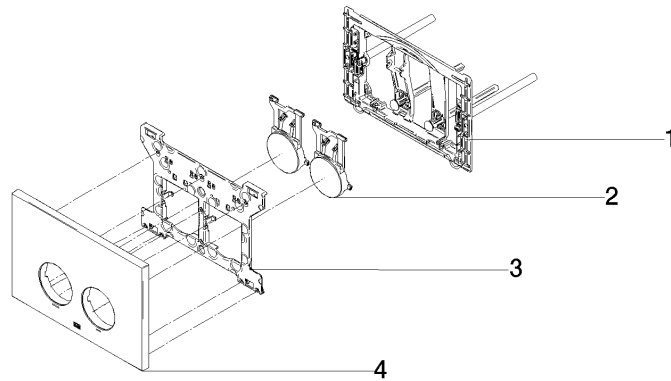

Flush plate for concealed WC cisterns made by Geberit round - Champagne (22kt Gold)

IMO

12 665 979

- cover plate 169 x 246 x 12 mm
- Mechanical flush plate with manual flush buttons
- For 2-volume flushing system
- Includes mounting frame, actuator rods and fastening material
- Sound-absorbing push rods, tool-free fast adjustment
- Compatible with all Geberit Sigma series cisterns from 2001 onwards

Flush plate for concealed WC cisterns made by Geberit round - Champagne
(22kt Gold)

IMO

12 665 979

mm [inches]

12 665 979
Parts for other
finishes can be found
here: [Chrome](#)

Spare parts list

No.	Item Number	Name	Quantity used	Delivery time
1	90 28 01 030 00 90	base	1	2
2	90 20 97 100 00-47	button	2	30
3	90 28 10 212 00 90	base	1	2
4	90 11 97 012 00-47	cover	1	30