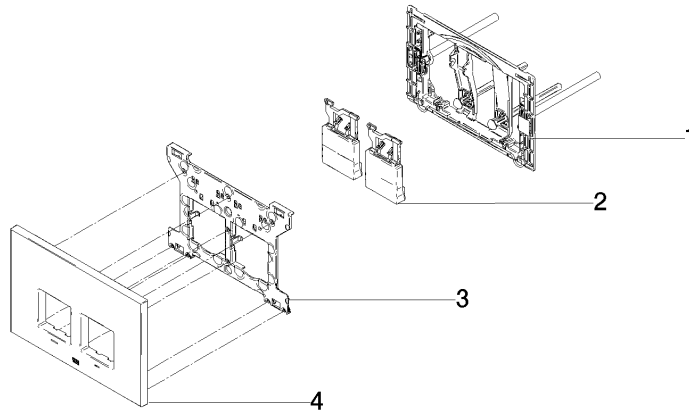

12 665 980

- cover plate 169 x 246 x 12 mm
- Mechanical flush plate with manual flush buttons
- For 2-volume flushing system
- Includes mounting frame, actuator rods and fastening material
- Sound-absorbing push rods, tool-free fast adjustment
- Compatible with all Geberit Sigma series cisterns from 2001 onwards

12 665 980

mm [inches]

12 665 980

Parts for other finishes can be found here: [Chrome](#)

Spare parts list

No.	Item Number	Name	Quantity used	Delivery time
1	90 28 01 030 00 90	base	1	2
2	90 20 98 000 00-26	button	2	30
3	90 28 10 212 00 90	base	2	2
4	90 11 98 012 00-26	cover	4	-