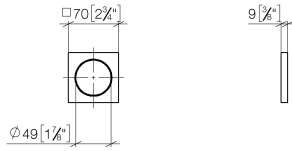

12 720 980

- rosette 70 x 70 mm

Can only be combined with exposed trim parts 36 002 970-FF / 36 110 970-FF / 36 111 970-FF / 36 112 970-FF / 36 050 970-FF.

Fits: IMO, LULU, MADISON, MEM, TARA, CL.1, LISSÉ, VAIA, META, CYO

12 720 980

mm [inches]

12 720 980

Parts for other finishes can be found here: Brushed Platinum

Spare parts list

No.	Item Number	Name	Quantity used	Delivery time
1	09 30 11 291 90	disc	1	2
2	09 14 10 046 90	seal	1	2
3	09 31 11 099 90	pin	1	2