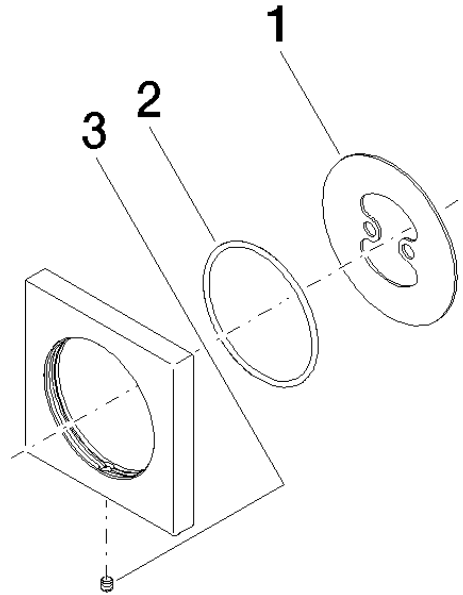

12 720 980

mm [inches]

12 720 980

Parts for other finishes can be found here: Brushed Platinum

Spare parts list

No.	Item Number	Name	Quantity used	Delivery time
1	09 30 11 291 90	disc	1	2
2	09 14 10 046 90	seal	1	2
3	09 31 11 099 90	pin	1	2