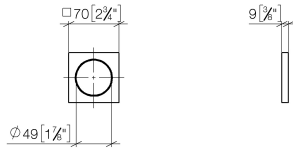

12 720 980

- rosette 70 x 70 mm

Can only be combined with exposed trim parts 36 002 970-FF / 36 110 970-FF / 36 111 970-FF / 36 112 970-FF / 36 050 970-FF.

Fits: IMO, LULU, MADISON, MEM, TARA, CL.1, LISSÉ, VAIA, META, CYO

12 720 980

mm [inches]

12 720 980

Product version from 10/1/2023

Parts for other
finishes can be found
here: [Chrome](#)

Rosette - Brushed Platinum

IMO

12 720 980