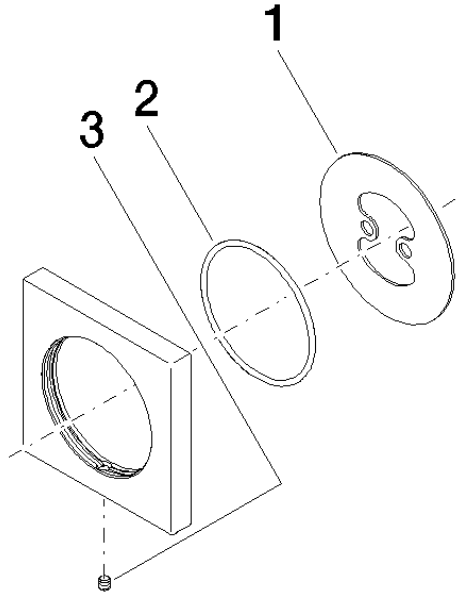

12 720 980

mm [inches]

12 720 980

Product version from 10/1/2023

Parts for other
finishes can be found
here: [Chrome](#)

Rosette - Brushed Platinum

IMO

12 720 980