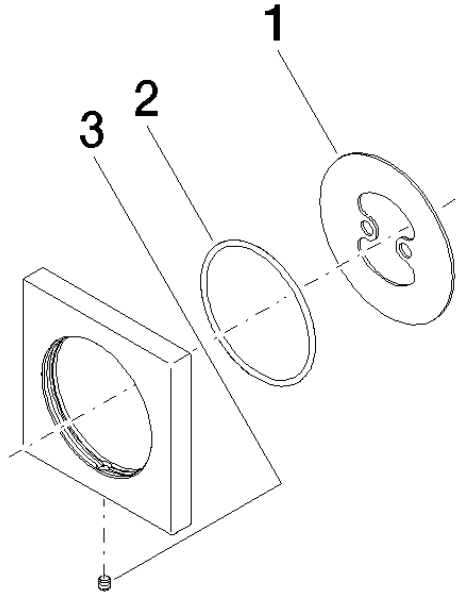

12 720 980

mm [inches]

12 720 980

Product version from 10/1/2023

Parts for other
finishes can be found
here: [Chrome](#)

Rosette - Platinum

IMO

12 720 980