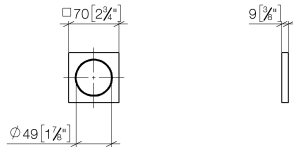

12 720 980

- rosette 70 x 70 mm

Can only be combined with exposed trim parts 36 002 970-FF / 36 110 970-FF / 36 111 970-FF / 36 112 970-FF / 36 050 970-FF.

Fits: IMO, LULU, MADISON, MEM, TARA, CL.1, LISSÉ, VAIA, META, CYO

12 720 980

mm [inches]

12 720 980

Product version from 10/1/2023

Parts for other
finishes can be found
here: [Chrome](#)

Rosette - Platinum

IMO

12 720 980