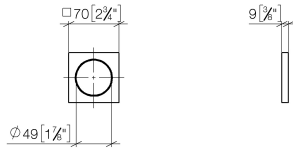

12 720 980

- rosette 70 x 70 mm

Can only be combined with exposed trim parts 36 002 970-FF / 36 110 970-FF / 36 111 970-FF / 36 112 970-FF / 36 050 970-FF.

Fits: IMO, LULU, MADISON, MEM, TARA, CL.1, LISSÉ, VAIA, META, CYO

12 720 980

mm [inches]

12 720 980

Parts for other
finishes can be found
here: [Chrome](#)

Rosette - Dark Chrome

IMO

12 720 980

Spare parts list