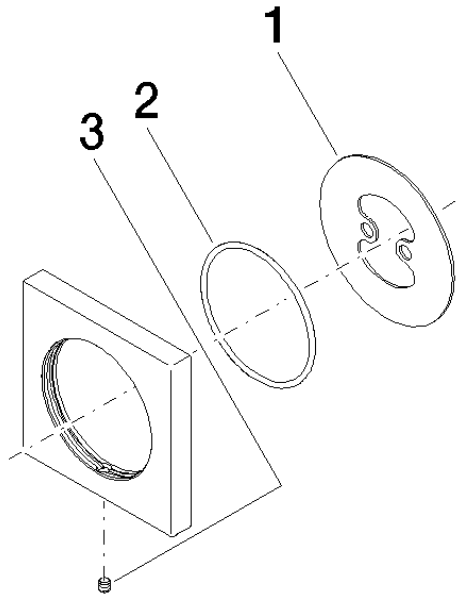

12 720 980

mm [inches]

12 720 980

Parts for other
finishes can be found
here: [Chrome](#)

Rosette - Dark Chrome

IMO

12 720 980

Spare parts list