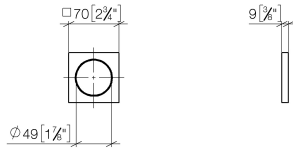

12 720 980

- rosette 70 x 70 mm

Can only be combined with exposed trim parts 36 002 970-FF / 36 110 970-FF / 36 111 970-FF / 36 112 970-FF / 36 050 970-FF.

Fits: IMO, LULU, MADISON, MEM, TARA, CL.1, LISSÉ, VAIA, META, CYO

12 720 980

mm [inches]

12 720 980

Product version from 10/1/2023

Parts for other
finishes can be found
here: [Chrome](#)

Rosette - Light Gold

IMO

12 720 980