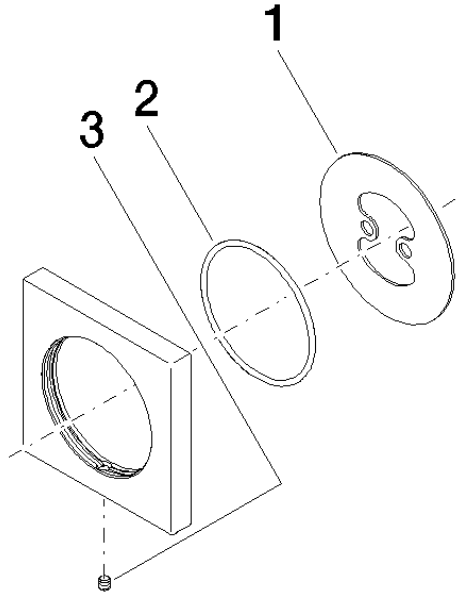

12 720 980

mm [inches]

12 720 980

Product version from 10/1/2023

Parts for other
finishes can be found
here: [Chrome](#)

Rosette - Light Gold

IMO

12 720 980