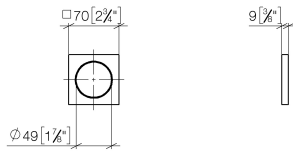

12 720 980

- rosette 70 x 70 mm

Can only be combined with exposed trim parts 36 002 970-FF / 36 110 970-FF / 36 111 970-FF / 36 112 970-FF / 36 050 970-FF.

Fits: IMO, LULU, MADISON, MEM, TARA, CL.1, LISSÉ, VAIA, META, CYO

12 720 980

mm [inches]

12 720 980

Product version from 10/1/2023

Parts for other
finishes can be found
here: [Chrome](#)

Rosette - Brushed Light Gold

IMO

12 720 980