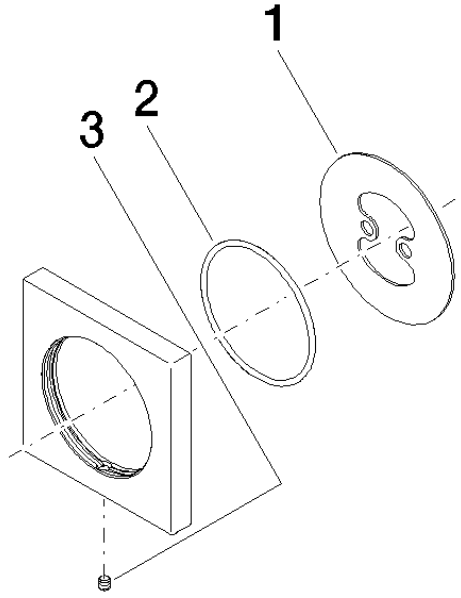

12 720 980

mm [inches]

12 720 980

Product version from 10/1/2023

Parts for other
finishes can be found
here: [Chrome](#)

Rosette - Brushed Light Gold

IMO

12 720 980