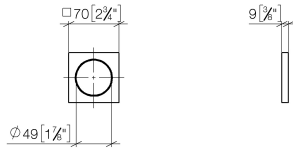

Rosette - Brushed Durabronze (23kt Gold)

IMO

12 720 980

- rosette 70 x 70 mm

Can only be combined with exposed trim parts 36 002 970-FF / 36 110 970-FF / 36 111 970-FF / 36 112 970-FF / 36 050 970-FF.

Fits: IMO, LULU, MADISON, MEM, TARA, CL.1, LISSÉ, VAIA, META, CYO

12 720 980

mm [inches]

12 720 980

Product version from 10/1/2023

Parts for other
finishes can be found
here: [Chrome](#)

Rosette - Brushed Durabronz (23kt Gold)

IMO

12 720 980