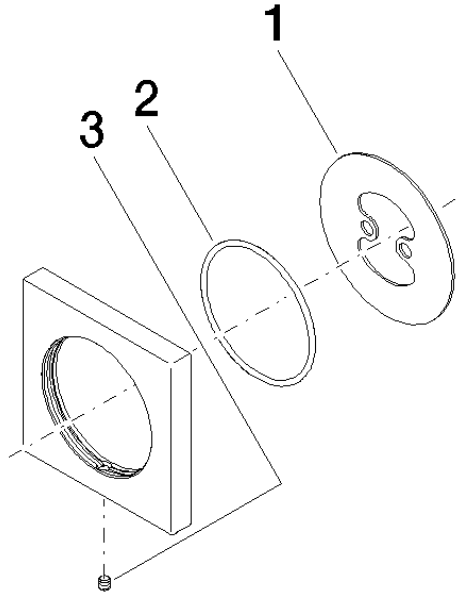

12 720 980

mm [inches]

12 720 980

Product version from 10/1/2023

Parts for other
finishes can be found
here: [Chrome](#)

Rosette - Brushed Durabronz (23kt Gold)

IMO

12 720 980