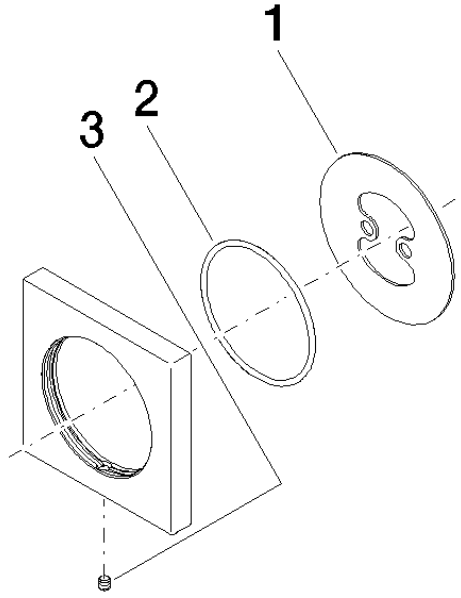

12 720 980

mm [inches]

12 720 980

Product version from 10/1/2023

Parts for other
finishes can be found
here: [Chrome](#)

Rosette - Matte Black

IMO

12 720 980