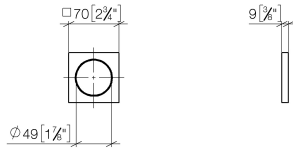

12 720 980

- rosette 70 x 70 mm

Can only be combined with exposed trim parts 36 002 970-FF / 36 110 970-FF / 36 111 970-FF / 36 112 970-FF / 36 050 970-FF.

Fits: IMO, LULU, MADISON, MEM, TARA, CL.1, LISSÉ, VAIA, META, CYO

12 720 980

mm [inches]

12 720 980

Product version from 10/1/2023

Parts for other
finishes can be found
here: [Chrome](#)

Rosette - Matte Black

IMO

12 720 980