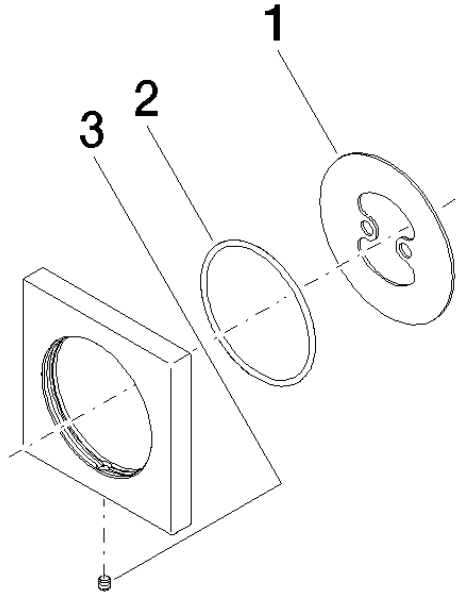

12 720 980

mm [inches]

12 720 980

Product version from 10/1/2023

Parts for other
finishes can be found
here: [Chrome](#)

Rosette - Brushed Bronze

IMO

12 720 980