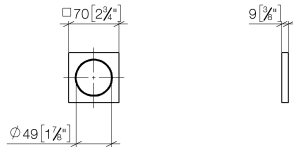

12 720 980

- rosette 70 x 70 mm

Can only be combined with exposed trim parts 36 002 970-FF / 36 110 970-FF / 36 111 970-FF / 36 112 970-FF / 36 050 970-FF.

Fits: IMO, LULU, MADISON, MEM, TARA, CL.1, LISSÉ, VAIA, META, CYO

12 720 980

mm [inches]

12 720 980

Product version from 10/1/2023

Parts for other
finishes can be found
here: [Chrome](#)

Rosette - Brushed Bronze

IMO

12 720 980