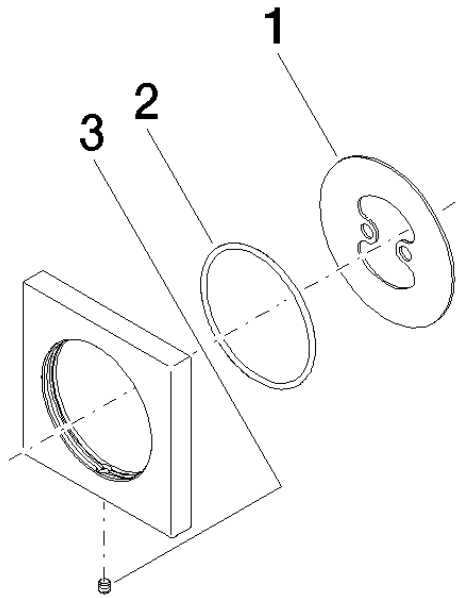

12 720 980

mm [inches]

12 720 980

Product version from 10/1/2023

Parts for other
finishes can be found
here: [Chrome](#)

Rosette - Brushed Champagne (22kt Gold)

IMO

12 720 980