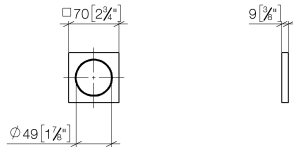

Rosette - Brushed Champagne (22kt Gold)

IMO

12 720 980

- rosette 70 x 70 mm

Can only be combined with exposed trim parts 36 002 970-FF / 36 110 970-FF / 36 111 970-FF / 36 112 970-FF / 36 050 970-FF.

Fits: IMO, LULU, MADISON, MEM, TARA, CL.1, LISSÉ, VAIA, META, CYO

12 720 980

mm [inches]

12 720 980

Product version from 10/1/2023

Parts for other
finishes can be found
here: [Chrome](#)

Rosette - Brushed Champagne (22kt Gold)

IMO

12 720 980