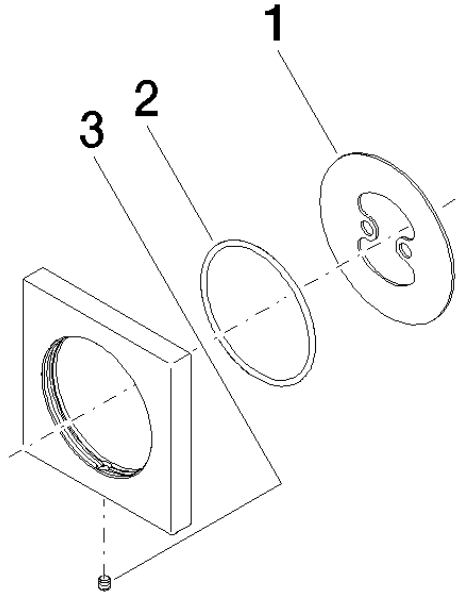

12 720 980

mm [inches]

12 720 980

Product version from 10/1/2023

Parts for other
finishes can be found
here: [Chrome](#)

Rosette - Champagne (22kt Gold)

IMO

12 720 980