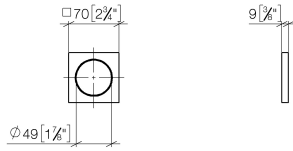

12 720 980

- rosette 70 x 70 mm

Can only be combined with exposed trim parts 36 002 970-FF / 36 110 970-FF / 36 111 970-FF / 36 112 970-FF / 36 050 970-FF.

Fits: IMO, LULU, MADISON, MEM, TARA, CL.1, LISSÉ, VAIA, META, CYO

12 720 980

mm [inches]

12 720 980

Product version from 10/1/2023

Parts for other
finishes can be found
here: [Chrome](#)

Rosette - Champagne (22kt Gold)

IMO

12 720 980