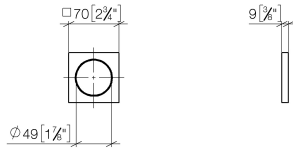

12 720 980

- rosette 70 x 70 mm

Can only be combined with exposed trim parts 36 002 970-FF / 36 110 970-FF / 36 111 970-FF / 36 112 970-FF / 36 050 970-FF.

Fits: IMO, LULU, MADISON, MEM, TARA, CL.1, LISSÉ, VAIA, META, CYO

12 720 980

mm [inches]

12 720 980

**Product version from 10/1/2023**

Parts for other  
finishes can be found  
here: [Chrome](#)