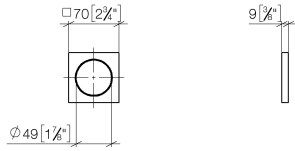

12 720 980

- rosette 70 x 70 mm

Can only be combined with exposed trim parts 36 002 970-FF / 36 110 970-FF / 36 111 970-FF / 36 112 970-FF / 36 050 970-FF.

Fits: IMO, LULU, MADISON, MEM, TARA, CL.1, LISSÉ, VAIA, META, CYO

12 720 980

mm [inches]

12 720 980

Product version from 10/1/2023

Parts for other
finishes can be found
here: [Chrome](#)

Rosette - Brushed Dark Platinum

IMO

12 720 980