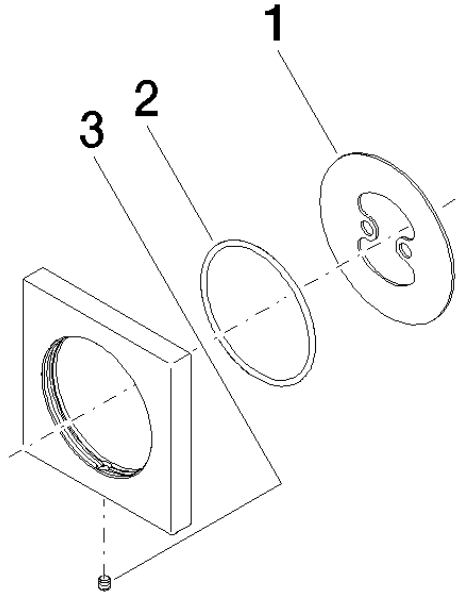

12 720 980

mm [inches]

12 720 980

Product version from 10/1/2023

Parts for other
finishes can be found
here: [Chrome](#)

Rosette - Brushed Dark Platinum

IMO

12 720 980