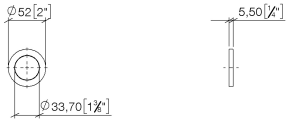

Rosette for tap hole cover - Platinum

IMO

12 730 970

- rosette Ø 52 mm

For combination with exposed trim parts 33800875-FF / 33805875-FF / 33816875-FF / 33818875-FF / 33826875-FF / 13700845-FF / 13700846-FF / 20713845-FF / 20713846-FF /

12 730 970

mm [inches]

12 730 970

Product version from 10/1/2023

Parts for other
finishes can be found
here: [Chrome](#)

Rosette for tap hole cover - Platinum

IMO

12 730 970