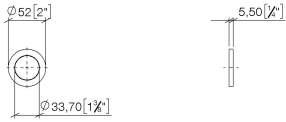

Rosette for tap hole cover - Light Gold

IMO

12 730 970

- rosette Ø 52 mm

For combination with exposed trim parts 33800875-FF / 33805875-FF / 33816875-FF / 33818875-FF / 33826875-FF / 13700845-FF / 13700846-FF / 20713845-FF / 20713846-FF /

12 730 970

mm [inches]

12 730 970

Product version from 10/1/2023

Parts for other
finishes can be found
here: [Chrome](#)

Rosette for tap hole cover - Light Gold

IMO

12 730 970