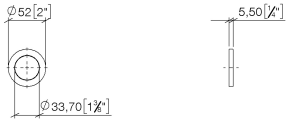

Rosette for tap hole cover - Brushed Champagne (22kt Gold)

IMO

12 730 970

- rosette Ø 52 mm

For combination with exposed trim parts 33800875-FF / 33805875-FF / 33816875-FF / 33818875-FF / 33826875-FF / 13700845-FF / 13700846-FF / 20713845-FF / 20713846-FF /

12 730 970

mm [inches]

12 730 970

Product version from 10/1/2023

Parts for other
finishes can be found
here: [Chrome](#)

Rosette for tap hole cover - Brushed Champagne (22kt Gold)

IMO

12 730 970