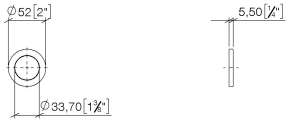

Rosette for tap hole cover - Champagne (22kt Gold)

IMO

12 730 970

- rosette Ø 52 mm

For combination with exposed trim parts 33800875-FF / 33805875-FF / 33816875-FF / 33818875-FF / 33826875-FF / 13700845-FF / 13700846-FF / 20713845-FF / 20713846-FF /

12 730 970

mm [inches]

12 730 970

Product version from 10/1/2023

Parts for other
finishes can be found
here: [Chrome](#)

Rosette for tap hole cover - Champagne (22kt Gold)

IMO

12 730 970