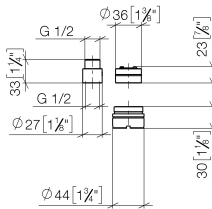

Extension 20 mm -

12 869 970 90

- up to 20 mm: 1 x 12 869 970 90
- 21 mm - 40 mm: 2 x 12 869 970 90

for 35 860 970 90

Not suitable for combining with META PURE (36 86X 664-FF).

Extension 20 mm -

12 869 970 90

mm [inches]

Extension 20 mm -

12 869 970 90

Spare parts list

No.	Item Number	Name	Quantity used	Delivery time
1	09 24 03 072 10 90	nipple	1	2
2	09 14 10 190 90	seal	1	2
3	09 14 10 102 90	seal	1	2