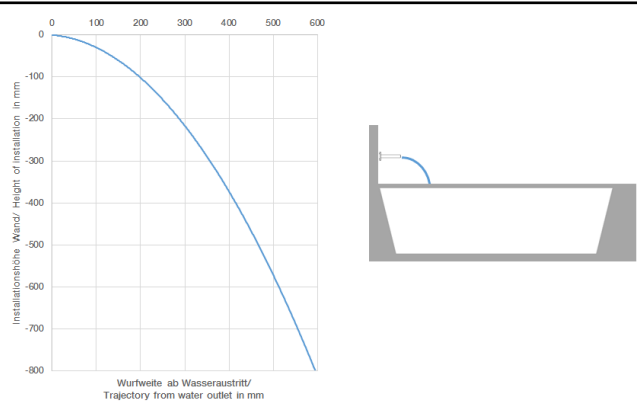

**MEM Bath cascade spout without diverter for deck mounting - Brushed Durabron (23kt Gold)**

MEM

13 630 740

- 235mm projection
- cascade
- height of mixer 100 mm
- height up to aerator 80 mm
- hole diameter 32 mm
- 1/2" connection
- max. flow 26.5 l/min at 3 bar flow pressure
- WRAS 240502023, 1809016

**MEM Bath cascade spout without diverter for deck mounting - Brushed Durabronz (23kt Gold)**

MEM

13 630 740  
mm [inches]

Flow rate chart

Trajectory diagram

Certificates

LGA\_19257.

WRAS\_240502023.

**MEM Bath cascade spout without diverter for deck mounting - Brushed  
Durabronz (23kt Gold)**

MEM

13 630 740  
Parts for other  
finishes can be found  
here: Chrome

**Spare parts list**

No.	Item Number	Name	Quantity used	Delivery time
1	90 29 03 059 00 90	insert	1	2
2	09 11 74 040-28	spout	1	20
3	09 31 11 044 90	pin	1	2
4	09 14 10 008 90	seal	2	2
5	09 31 11 011 90	pin	2	2
6	09 24 04 246 20 90	nipple	1	2
7	09 30 11 045 90	disc	2	2
8	09 23 01 057 90	flow reducer	1	2
9	09 23 10 023 90	nut	2	2
10	09 14 10 140 90	seal	1	2
11	90 30 01 033 00 90	base	1	2
12	04 23 10 004 04 90	fixing set	1	2
13	90 17 11 020 10 90	distributor	1	2
14	90 23 10 012 00 90	gasket kit	1	2
15	04 21 02 006 00 92	cap	2	2