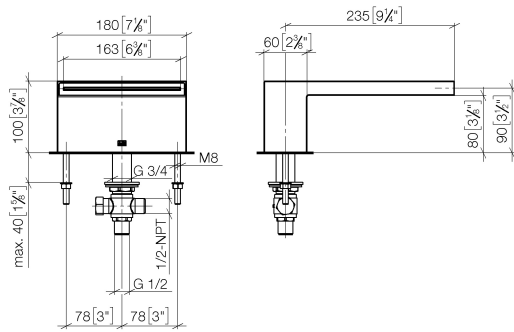

**MEM Bath cascade spout without diverter for deck mounting - Brushed Durabron (23kt Gold)**

MEM

13 630 740

- 235mm projection
- cascade
- height of mixer 100 mm
- height up to aerator 80 mm
- hole diameter 32 mm
- 1/2" connection
- max. flow 26.5 l/min at 3 bar flow pressure
- WRAS 240502023, 1809016

**MEM Bath cascade spout without diverter for deck mounting - Brushed Durabronz (23kt Gold)**

MEM

13 630 740  
mm [inches]

Flow rate chart

Trajectory diagram

Certificates

LGA\_19257.

WRAS\_240502023.

**MEM Bath cascade spout without diverter for deck mounting - Brushed  
Durabronz (23kt Gold)**

MEM

13 630 740  
Parts for other  
finishes can be found  
here: Chrome

**Spare parts list**

No.	Item Number	Name	Quantity used	Delivery time
1	90 29 03 059 00 90	insert	1	2
2	09 11 74 040-28	spout	1	20
3	09 31 11 044 90	pin	1	2
4	09 14 10 008 90	seal	2	2
5	09 31 11 011 90	pin	2	2
6	09 24 04 246 20 90	nipple	1	2
7	09 30 11 045 90	disc	2	2
8	09 23 01 057 90	flow reducer	1	2
9	09 23 10 023 90	nut	2	2
10	09 14 10 140 90	seal	1	2
11	90 30 01 033 00 90	base	1	2
12	04 23 10 004 04 90	fixing set	1	2
13	90 17 11 020 10 90	distributor	1	2
14	90 23 10 012 00 90	gasket kit	1	2
15	04 21 02 006 00 92	cap	2	2