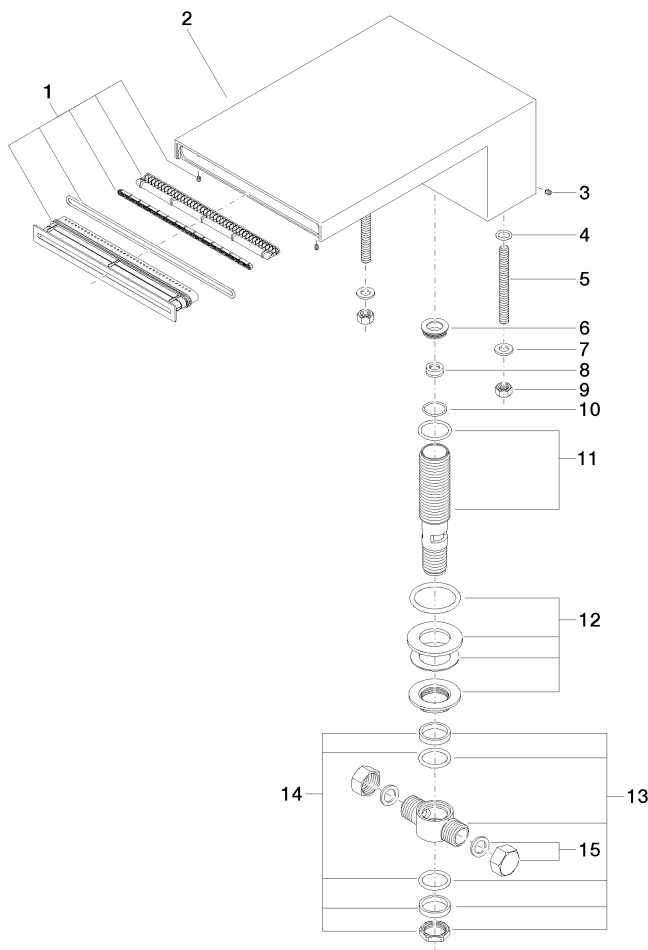

**MEM Bath cascade spout without diverter for deck mounting - Brushed Durabron (23kt Gold)**

MEM

13 630 740

- 235mm projection
- cascade
- height of mixer 100 mm
- height up to aerator 80 mm
- hole diameter 32 mm
- 1/2" connection
- max. flow 26.5 l/min at 3 bar flow pressure
- WRAS 240502023, 1809016

**MEM Bath cascade spout without diverter for deck mounting - Brushed Durabronz (23kt Gold)**

MEM

13 630 740  
mm [inches]

Flow rate chart

Trajectory diagram

Certificates

LGA\_19257.

WRAS\_240502023.

**MEM Bath cascade spout without diverter for deck mounting - Brushed  
Durabronz (23kt Gold)**

MEM

13 630 740  
Parts for other  
finishes can be found  
here: Chrome

**Spare parts list**

No.	Item Number	Name	Quantity used	Delivery time
1	90 29 03 059 00 90	insert	1	2
2	09 11 74 040-28	spout	1	20
3	09 31 11 044 90	pin	1	2
4	09 14 10 008 90	seal	2	2
5	09 31 11 011 90	pin	2	2
6	09 24 04 246 20 90	nipple	1	2
7	09 30 11 045 90	disc	2	2
8	09 23 01 057 90	flow reducer	1	2
9	09 23 10 023 90	nut	2	2
10	09 14 10 140 90	seal	1	2
11	90 30 01 033 00 90	base	1	2
12	04 23 10 004 04 90	fixing set	1	2
13	90 17 11 020 10 90	distributor	1	2
14	90 23 10 012 00 90	gasket kit	1	2
15	04 21 02 006 00 92	cap	2	2