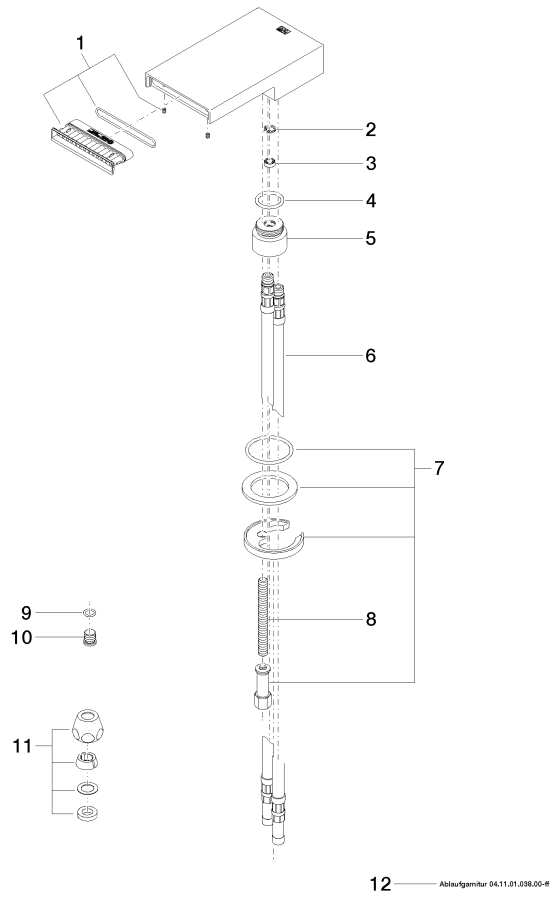

SYMETRICS Deck-mounted basin spout with pop-up waste - Chrome

13 710 740

- 110mm projection
- fixed spout
- PEARLSTREAM
- height of mixer 30 mm
- height up to aerator 15 mm
- hole diameter 35 mm
- 2x screw-in M 10 x 1 pressure hose, leak-tested
- 1/2" connection
- max. flow 5 l/min
- lead-free

Only suitable for basins with an overflow.

SYMETRICS Deck-mounted basin spout with pop-up waste - Chrome

13 710 740

mm [inches]

Flow rate chart

SYMETRICS Deck-mounted basin spout with pop-up waste - Chrome

13 710 740

Product version from 3/11/2013

SYMETRICS Deck-mounted basin spout with pop-up waste - Chrome

13 710 740

Spare parts list

Product version from 3/11/2013

No.	Item Number	Name	Quantity used	Delivery time
	90 29 03 065 00 90	insert	13	2