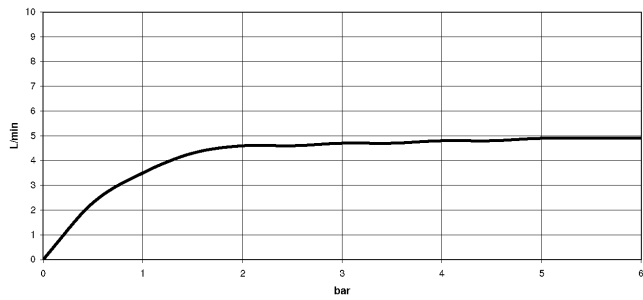

SYMETRICS Deck-mounted basin spout with pop-up waste - Chrome

13 710 740

- 110mm projection
- fixed spout
- PEARLSTREAM
- height of mixer 30 mm
- height up to aerator 15 mm
- hole diameter 35 mm
- 2x screw-in M 10 x 1 pressure hose, leak-tested
- 1/2" connection
- max. flow 5 l/min
- lead-free

Only suitable for basins with an overflow.

SYMETRICS Deck-mounted basin spout with pop-up waste - Chrome

13 710 740

mm [inches]

Flow rate chart

SYMETRICS Deck-mounted basin spout with pop-up waste - Chrome