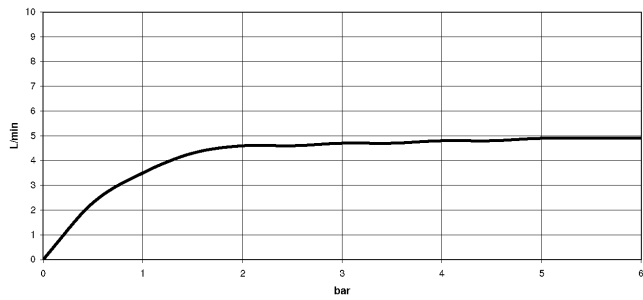

SYMETRICS Deck-mounted basin spout with pop-up waste - Brushed Platinum

13 710 740

- 110mm projection
- fixed spout
- PEARLSTREAM
- height of mixer 30 mm
- height up to aerator 15 mm
- hole diameter 35 mm
- 2x screw-in M 10 x 1 pressure hose, leak-tested
- 1/2" connection
- max. flow 5 l/min
- lead-free

Only suitable for basins with an overflow.

SYMETRICS Deck-mounted basin spout with pop-up waste - Brushed Platinum

13 710 740

mm [inches]

Flow rate chart

SYMETRICS Deck-mounted basin spout with pop-up waste - Brushed Platinum