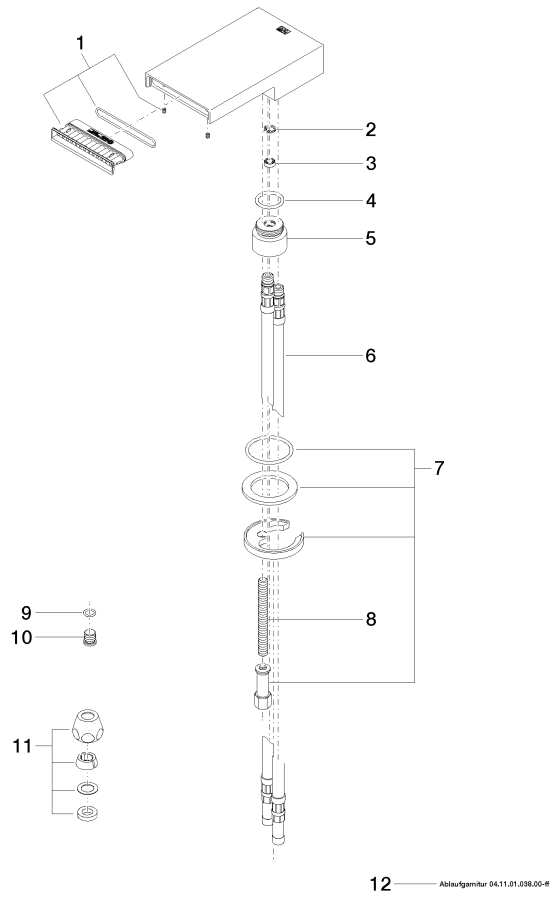

SYMETRICS Deck-mounted basin spout with pop-up waste - Brushed Platinum

13 710 740

- 110mm projection
- fixed spout
- PEARLSTREAM
- height of mixer 30 mm
- height up to aerator 15 mm
- hole diameter 35 mm
- 2x screw-in M 10 x 1 pressure hose, leak-tested
- 1/2" connection
- max. flow 5 l/min
- lead-free

Only suitable for basins with an overflow.

SYMETRICS Deck-mounted basin spout with pop-up waste - Brushed Platinum

13 710 740

mm [inches]

Flow rate chart

SYMETRICS Deck-mounted basin spout with pop-up waste - Brushed Platinum

13 710 740

Product version from 3/11/2013

SYMETRICS Deck-mounted basin spout with pop-up waste - Brushed Platinum

13 710 740

Spare parts list

Product version from 3/11/2013

No.	Item Number	Name	Quantity used	Delivery time
	90 29 03 065 00 90	insert	13	2