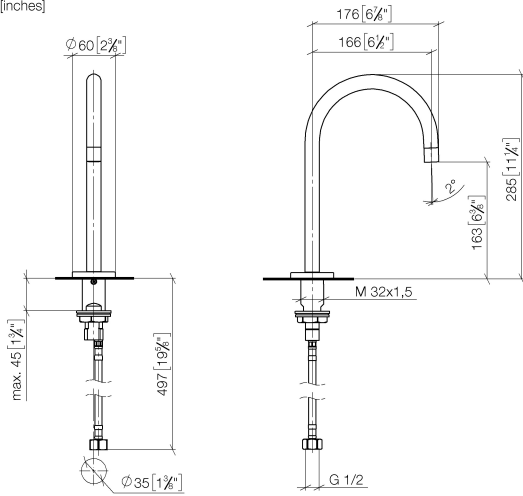

Deck-mounted basin spout without pop-up waste - Brushed Champagne (22kt Gold)

TARA

13 716 882 Product version from 3/13/2017

Fits: TARA, META

- 166mm projection
- pivotable spout 360°
- circular, air-enriched flow
- height of mixer 285 mm
- height up to aerator 163 mm
- hole diameter 35 mm
- rosette Ø 60 mm
- 2x screw-in M 10 x 1 pressure hose, leak-tested
- 1/2" connection
- max. flow 7 l/min
- lead-free
- This product can help a building meet the requirements of Green Building Rating Systems, e.g. LEED®, BREEAM®, DGNB
- WRAS

Deck-mounted basin spout without pop-up waste - Brushed Champagne (22kt Gold)

TARA

13 716 882 Product version from 3/13/2017
mm [inches]

Flow rate chart

Codes & Standards

DIN 4109

Executive Order
no. 1007

ISO 3822

Ü-Zeichen

Deck-mounted basin spout without pop-up waste - Brushed Champagne (22kt Gold)

TARA

13 716 882 Product version from 3/13/2017

Certificates

LGA_29

GDV_0400

Deck-mounted basin spout without pop-up waste - Brushed Champagne (22kt Gold)

TARA

13 716 882 Product version from 3/13/2017

Parts for other finishes can be found here: [Chrome](#)

Spare parts list

No.	Item Number	Name	Quantity used	Delivery time
1	90 28 22 319 00-46	spout	1	-
Spare part can no longer be ordered, please order the replacement item				
2	09 27 89 114-46	rosette	1	30
3	09 30 30 037 90	screw	1	2
4	09 30 22 027 90	connection	1	60
5	09 14 10 130 90	seal	1	2
6	09 11 10 055 10 90	connection	1	2
7	90 14 10 060 00 90	seal	1	2
8	09 31 20 065 90	plug	1	2
9	04 30 04 019 00 90	hose	1	2
10	04 23 10 009 01 90	fixing set	1	2