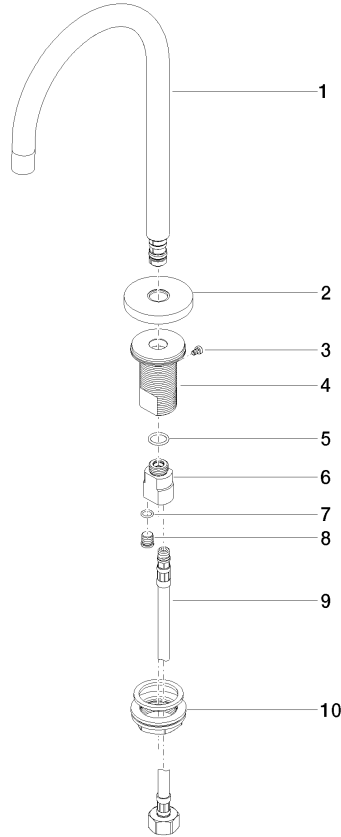

Deck-mounted basin spout without pop-up waste - Brushed Champagne (22kt Gold)

TARA

13 716 882 Product version from 3/13/2017

Fits: TARA, META

- 166mm projection
- pivotable spout 360°
- circular, air-enriched flow
- height of mixer 285 mm
- height up to aerator 163 mm
- hole diameter 35 mm
- rosette Ø 60 mm
- 2x screw-in M 10 x 1 pressure hose, leak-tested
- 1/2" connection
- max. flow 7 l/min
- lead-free
- This product can help a building meet the requirements of Green Building Rating Systems, e.g. LEED®, BREEAM®, DGNB
- WRAS

Deck-mounted basin spout without pop-up waste - Brushed Champagne (22kt Gold)

TARA

13 716 882 Product version from 3/13/2017
mm [inches]

Flow rate chart

Codes & Standards

DIN 4109

Executive Order
no. 1007

ISO 3822

Ü-Zeichen

Deck-mounted basin spout without pop-up waste - Brushed Champagne (22kt Gold)

TARA

13 716 882 Product version from 3/13/2017

Certificates

LGA_29

GDV_0400

Deck-mounted basin spout without pop-up waste - Brushed Champagne (22kt Gold)

TARA

13 716 882 Product version from 3/13/2017

Parts for other finishes can be found here: [Chrome](#)

Spare parts list

No.	Item Number	Name	Quantity used	Delivery time
1	90 28 22 319 00-46	spout	1	-
Spare part can no longer be ordered, please order the replacement item				
2	09 27 89 114-46	rosette	1	30
3	09 30 30 037 90	screw	1	2
4	09 30 22 027 90	connection	1	60
5	09 14 10 130 90	seal	1	2
6	09 11 10 055 10 90	connection	1	2
7	90 14 10 060 00 90	seal	1	2
8	09 31 20 065 90	plug	1	2
9	04 30 04 019 00 90	hose	1	2
10	04 23 10 009 01 90	fixing set	1	2