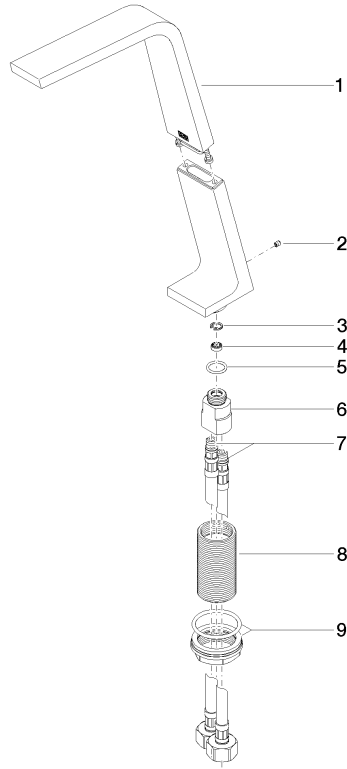

CL.1 Deck-mounted basin spout without pop-up waste - Brushed Champagne (22kt Gold)

CL.1

13 717 705

- 200mm projection
- fixed spout
- rectangular spray pattern with 40 individual jets
- height of mixer 343 mm
- height up to aerator 329 mm
- hole diameter 35 mm
- max. flow 4 l/min
- 1/2" connection
- 2x screw-in M 10 x 1 pressure hose, leak-tested
- lead-free
- This product can help a building meet the requirements of Green Building Rating Systems, e.g. LEED®, BREEAM®, DGNB
- WRAS 1512011

CL.1

13 717 705

mm [inches]

Flow rate chart

Codes & Standards

Executive Order
no. 1007

NSF372

NSF61

CL.1 Deck-mounted basin spout without pop-up waste - Brushed Champagne
(22kt Gold)

CL.1

13 717 705

Certificates

GDV_0400

IAPMO_N-4

IAPMO_6

CL.1 Deck-mounted basin spout without pop-up waste - Brushed Champagne (22kt Gold)

CL.1

13 717 705

Product version from 7/1/2021

Parts for other finishes can be found here: [Chrome](#)

CL.1 Deck-mounted basin spout without pop-up waste - Brushed Champagne
(22kt Gold)

CL.1

13 717 705

Spare parts list