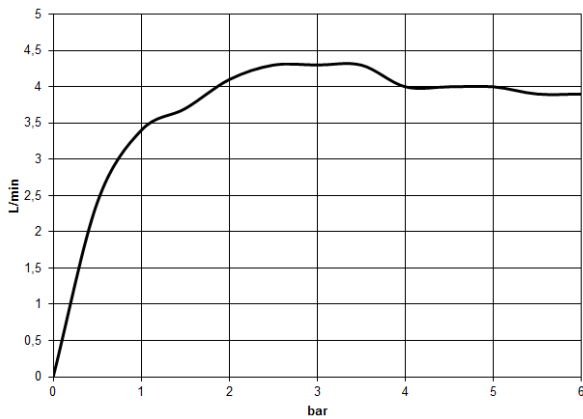

CL.1 Deck-mounted basin spout without pop-up waste - Brushed Champagne (22kt Gold)

CL.1

13 717 705

- 200mm projection
- fixed spout
- rectangular spray pattern with 40 individual jets
- height of mixer 343 mm
- height up to aerator 329 mm
- hole diameter 35 mm
- max. flow 4 l/min
- 1/2" connection
- 2x screw-in M 10 x 1 pressure hose, leak-tested
- lead-free
- This product can help a building meet the requirements of Green Building Rating Systems, e.g. LEED®, BREEAM®, DGNB
- WRAS 1512011

	Brushed Champagne (22kt Gold)	13 717 705-46
	Chrome	13 717 705-00
	Brushed Platinum	13 717 705-06
	Dark Chrome	13 717 705-19
	Champagne (22kt Gold)	13 717 705-47
	Brushed Dark Platinum	13 717 705-99

**CL.1 Deck-mounted basin spout without pop-up waste - Brushed Champagne
(22kt Gold)**

CL.1

13 717 705

mm [inches]

Flow rate chart

Codes & Standards

Executive Order
no. 1007

NSF372

NSF61

Product version from 7/1/2021

No.	Item Number	Name	Quantity used	Delivery time
	90 11 70 003 00-46	spout	10	30