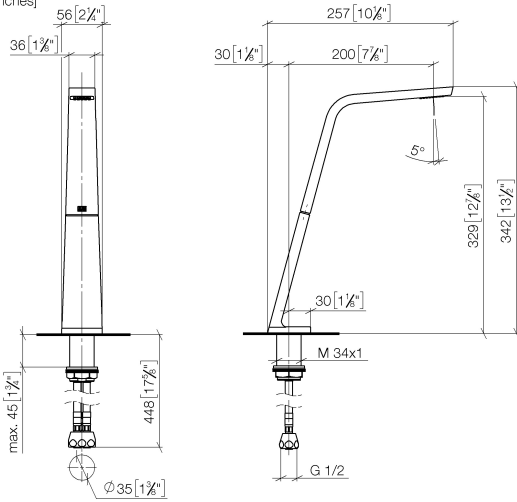

CL.1 Deck-mounted basin spout without pop-up waste - Brushed Champagne (22kt Gold)

CL.1

13 717 705

- 200mm projection
- fixed spout
- rectangular spray pattern with 40 individual jets
- height of mixer 343 mm
- height up to aerator 329 mm
- hole diameter 35 mm
- max. flow 4 l/min
- 1/2" connection
- 2x screw-in M 10 x 1 pressure hose, leak-tested
- lead-free
- This product can help a building meet the requirements of Green Building Rating Systems, e.g. LEED®, BREEAM®, DGNB
- WRAS 1512011

CL.1

13 717 705

mm [inches]

Flow rate chart

Codes & Standards

Executive Order
no. 1007

NSF372

NSF61

CL.1 Deck-mounted basin spout without pop-up waste - Brushed Champagne
(22kt Gold)

CL.1

13 717 705

Certificates

GDV_0400

IAPMO_N-4

IAPMO_6

CL.1 Deck-mounted basin spout without pop-up waste - Brushed Champagne (22kt Gold)

CL.1

13 717 705

Product version from 7/1/2021

Parts for other finishes can be found here: [Chrome](#)

CL.1 Deck-mounted basin spout without pop-up waste - Brushed Champagne
(22kt Gold)

CL.1

13 717 705

Spare parts list