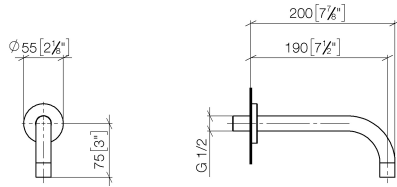

Wall-mounted basin spout without pop-up waste - Chrome

TARA

13 800 882

Fits: TARA, META

- 190mm projection
- fixed spout
- circular, air-enriched flow
- hole diameter 40 mm
- rosette Ø 60 mm
- 1/2" connection
- plug-link mounting
- max. flow 7 l/min
- lead-free
- This product can help a building meet the requirements of Green Building Rating Systems, e.g. LEED®, BREEAM®, DGNB
- WRAS 1811020

Recommended miscellaneous

- Concealed wall elbow -** 35 085 970 90
- max. recess depth 163 mm
  - min. recess depth 90 mm

13 800 882

mm [inches]

Flow rate chart

Certificates

WRAS\_1811020. LGA\_29119.

13 800 882