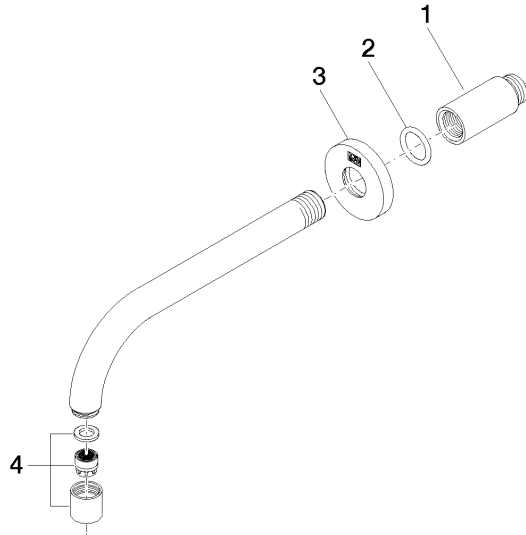

Wall-mounted basin spout without pop-up waste - Chrome

TARA

13 800 882

Fits: TARA, META

- 190mm projection
- fixed spout
- circular, air-enriched flow
- hole diameter 40 mm
- rosette Ø 60 mm
- 1/2" connection
- plug-link mounting
- max. flow 7 l/min
- lead-free
- This product can help a building meet the requirements of Green Building Rating Systems, e.g. LEED®, BREEAM®, DGNB
- WRAS 1811020

Recommended miscellaneous

- Concealed wall elbow -** 35 085 970 90
- max. recess depth 163 mm
  - min. recess depth 90 mm

13 800 882

mm [inches]

Flow rate chart

Certificates

WRAS\_1811020. LGA\_29119.

13 800 882

### Spare parts list

No.	Item Number	Name	Quantity used	Delivery time
1	09 24 03 081 10 90	extension	1	2
2	90 14 10 026 00 90	seal	1	2
3	09 27 22 503-00	rosette	1	10
4	90 23 01 019 00-00	aerator	1	10