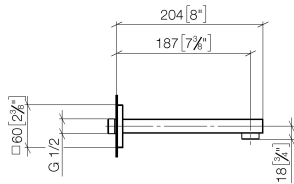

## SYMETRICS Wall-mounted basin spout without pop-up waste - Chrome

---

13 800 980

- 185mm projection
- fixed spout
- circular, air-enriched flow
- hole diameter 37 mm
- rosette 60 x 60 mm
- 1/2" connection
- plug-link mounting
- max. flow 7 l/min
- lead-free
- WRAS 1904065

### Recommended miscellaneous

---

**Concealed wall elbow -**

35 085 970 90

- max. recess depth 163 mm
- min. recess depth 90 mm

## SYMETRICS Wall-mounted basin spout without pop-up waste - Chrome

---

13 800 980

mm [inches]