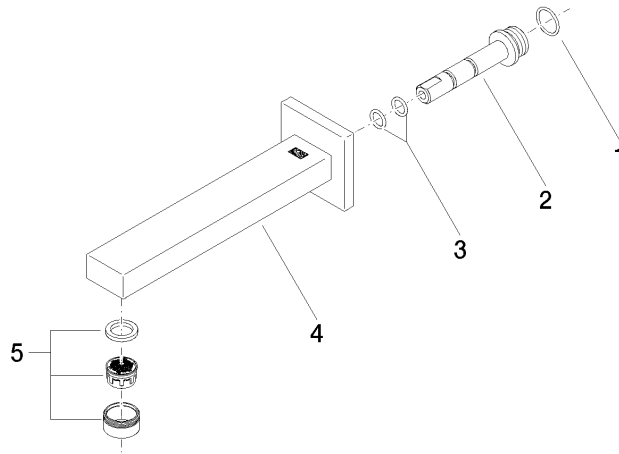

## SYMETRICS Wall-mounted basin spout without pop-up waste - Chrome

---

13 800 980

- 185mm projection
- fixed spout
- circular, air-enriched flow
- hole diameter 37 mm
- rosette 60 x 60 mm
- 1/2" connection
- plug-link mounting
- max. flow 7 l/min
- lead-free
- WRAS 1904065

## SYMETRICS Wall-mounted basin spout without pop-up waste - Chrome

---

13 800 980

mm [inches]

### Certificates

---

LGA\_18592.

WRAS\_1904065.

**SYMETRICS Wall-mounted basin spout without pop-up waste - Chrome**

13 800 980

**Spare parts list**

No.	Item Number	Name	Quantity used	Delivery time
1	09 14 10 053 90	seal	1	2
2	09 24 04 135 90	nipple	1	2
3	09 14 10 008 90	seal	2	2
4	90 11 68 004 00-00	spout	1	10
5	90 23 01 029 02-00	aerator	1	10