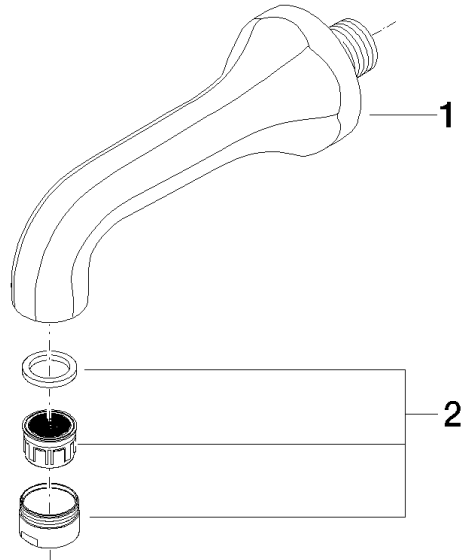

## MADISON Bath spout for wall mounting - Brushed Platinum

---

13 801 380 Product version from 7/31/2009

- 170mm projection
- circular normal flow
- hole diameter 37 mm
- 3/4" connection
- max. flow 22 l/min at 3 bar flow pressure
- WRAS

**MADISON Bath spout for wall mounting - Brushed Platinum**

13 801 380 Product version from 7/31/2009

mm [inches]

**Flow rate chart**

**Codes & Standards**

Scottish Water  
Byelaws

UK Water Supply  
Regulations

## MADISON Bath spout for wall mounting - Brushed Platinum

---

13 801 380 Product version from 7/31/2009

### Certificates

---

WRAS\_1404

**MADISON Bath spout for wall mounting - Brushed Platinum**

13 801 380 Product version from 7/31/2009

**Spare parts list**

No.	Item Number	Name	Quantity used	Delivery time
1	09 11 36 090-06	spout	1	60
2	90 23 01 121 00-06	aerator	1	10