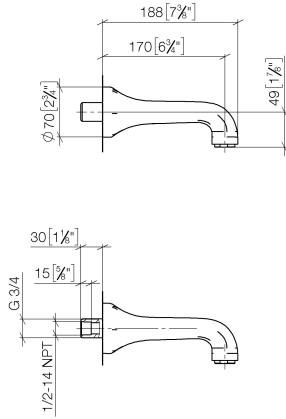

## MADISON Bath spout for wall mounting - Brushed Platinum

---

13 801 380 Product version from 7/31/2009

- 170mm projection
- circular normal flow
- hole diameter 37 mm
- 3/4" connection
- max. flow 22 l/min at 3 bar flow pressure
- WRAS

**MADISON Bath spout for wall mounting - Brushed Platinum**

13 801 380 Product version from 7/31/2009

mm [inches]

**Flow rate chart**

**Codes & Standards**

Scottish Water  
Byelaws

UK Water Supply  
Regulations

## MADISON Bath spout for wall mounting - Brushed Platinum

---

13 801 380 Product version from 7/31/2009

### Certificates

---

WRAS\_1404

**MADISON Bath spout for wall mounting - Brushed Platinum**

13 801 380 Product version from 7/31/2009

**Spare parts list**

No.	Item Number	Name	Quantity used	Delivery time
1	09 11 36 090-06	spout	1	60
2	90 23 01 121 00-06	aerator	1	10