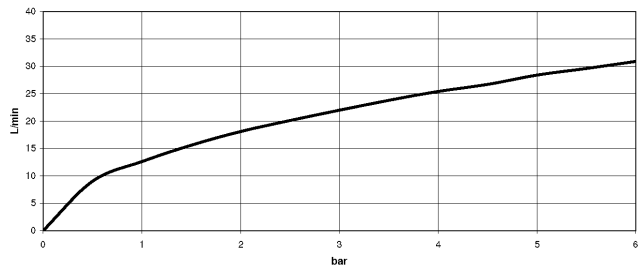

## MADISON Bath spout for wall mounting - Brushed Platinum

---

13 801 380 Product version from 7/31/2009

- 170mm projection
- circular normal flow
- hole diameter 37 mm
- 3/4" connection
- max. flow 22 l/min at 3 bar flow pressure
- WRAS

**MADISON Bath spout for wall mounting - Brushed Platinum**

13 801 380 Product version from 7/31/2009

mm [inches]

**Flow rate chart**

**Codes & Standards**

Scottish Water  
Byelaws

UK Water Supply  
Regulations