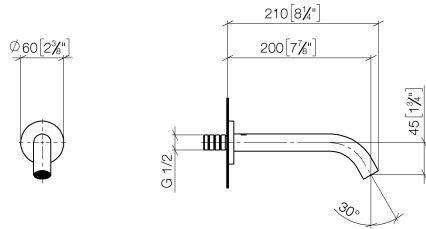

**META Bath spout for wall mounting - Light Gold**

META

13 801 660

- 200mm projection
- circular normal flow
- rosette Ø 60 mm
- hole diameter 37 mm
- 1/2" connection
- max. flow 24.6 l/min at 3 bar flow pressure
- WRAS 2001010

**Recommended miscellaneous**

- Concealed wall elbow -** 35 085 970 90
- min. recess depth 90 mm
  - max. recess depth 163 mm

13 801 660

mm [inches]

**Flow rate chart**

13 801 660