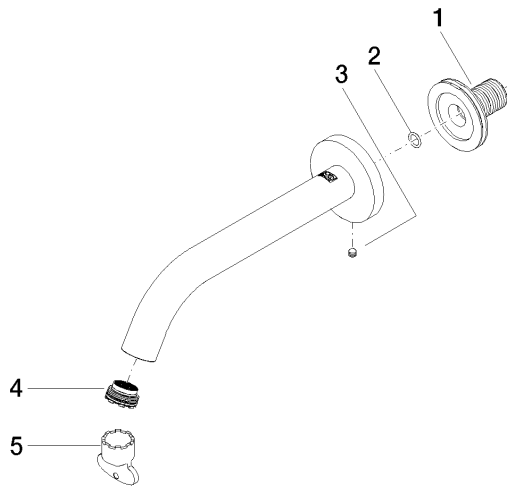

META Bath spout for wall mounting - Matte Black

META

13 801 660

- 200mm projection
- circular normal flow
- rosette Ø 60 mm
- hole diameter 37 mm
- 1/2" connection
- max. flow 24.6 l/min at 3 bar flow pressure

Recommended miscellaneous

- Concealed wall elbow -** 35 085 970 90
- max. recess depth 163 mm
 - min. recess depth 90 mm

13 801 660

mm [inches]

Flow rate chart

Certificates

IAPMO_4976 (5). WRAS_2001010. LGA_18245.

13 801 660

Spare parts list

No.	Item Number	Name	Quantity used	Delivery time
1	90 24 03 280 00 90	nipple	1	2
2	90 14 10 060 00 90	seal	1	2
3	90 31 11 112 00 90	pin	1	2
4	09 29 03 055 90	aerator	1	60
5	04 30 09 024 00 90	key	1	2