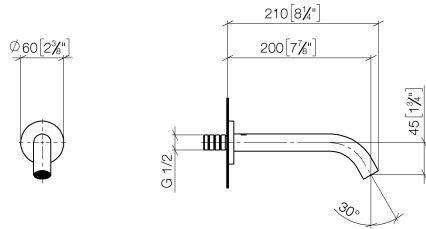

META Bath spout for wall mounting - Matte Black

META

13 801 660

- 200mm projection
- circular normal flow
- rosette Ø 60 mm
- hole diameter 37 mm
- 1/2" connection
- max. flow 24.6 l/min at 3 bar flow pressure

Recommended miscellaneous

- Concealed wall elbow -** 35 085 970 90
- max. recess depth 163 mm
 - min. recess depth 90 mm

13 801 660

mm [inches]

Flow rate chart

Certificates

IAPMO_4976 (5). WRAS_2001010. LGA_18245.

13 801 660

Spare parts list

No.	Item Number	Name	Quantity used	Delivery time
1	90 24 03 280 00 90	nipple	1	2
2	90 14 10 060 00 90	seal	1	2
3	90 31 11 112 00 90	pin	1	2
4	09 29 03 055 90	aerator	1	60
5	04 30 09 024 00 90	key	1	2