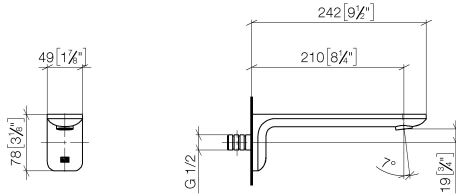

13 801 845

- 210mm projection
- circular normal flow
- hole diameter 37 mm
- 1/2" connection
- plug-link mounting
- max. flow 21.5 l/min at 3 bar flow pressure
- WRAS 2207003

	Brushed Light Gold	13 801 845-27
	Chrome	13 801 845-00
	Brushed Platinum	13 801 845-06
	Dark Chrome	13 801 845-19
	Matte Black	13 801 845-33
	Brushed Chrome	13 801 845-93
	Brushed Dark Platinum	13 801 845-99

Recommended miscellaneous

- Concealed wall elbow -** 35 085 970 90
- min. recess depth 90 mm
  - max. recess depth 163 mm

13 801 845

mm [inches]

**Flow rate chart**

13 801 845

**Product version from 3/9/2016**

LISSÉ Bath spout for wall mounting - Brushed Light Gold

LISSÉ

13 801 845

**Spare parts list**

**Product version from 3/9/2016**

No.	Item Number	Name	Quantity used	Delivery time
	90 24 03 108 00 90	nipple set	3	2