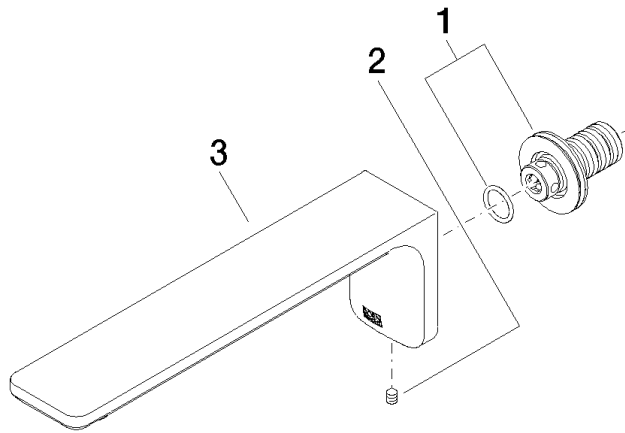

13 801 845

- 210mm projection
- circular normal flow
- hole diameter 37 mm
- 1/2" connection
- plug-link mounting
- max. flow 21.5 l/min at 3 bar flow pressure
- WRAS 2207003

	Brushed Light Gold	13 801 845-27
	Chrome	13 801 845-00
	Brushed Platinum	13 801 845-06
	Dark Chrome	13 801 845-19
	Matte Black	13 801 845-33
	Brushed Chrome	13 801 845-93
	Brushed Dark Platinum	13 801 845-99

Recommended miscellaneous

- Concealed wall elbow -** 35 085 970 90
- min. recess depth 90 mm
  - max. recess depth 163 mm

13 801 845

mm [inches]

**Flow rate chart**

13 801 845

**Product version from 3/9/2016**

LISSÉ Bath spout for wall mounting - Brushed Light Gold

LISSÉ

13 801 845

**Spare parts list**

**Product version from 3/9/2016**

No.	Item Number	Name	Quantity used	Delivery time
	90 24 03 108 00 90	nipple set	3	2