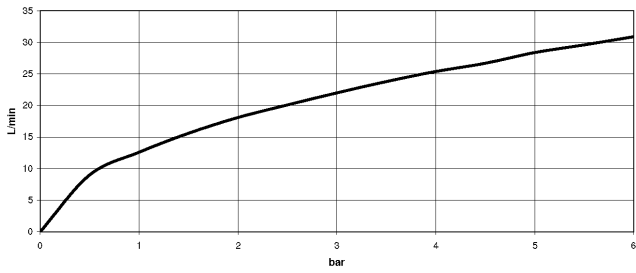

Recommended miscellaneous

- Concealed wall elbow -** 35 085 970 90
- min. recess depth 90 mm
  - max. recess depth 163 mm

13 801 845

mm [inches]

**Flow rate chart**

13 801 845

**Product version from 3/9/2016**