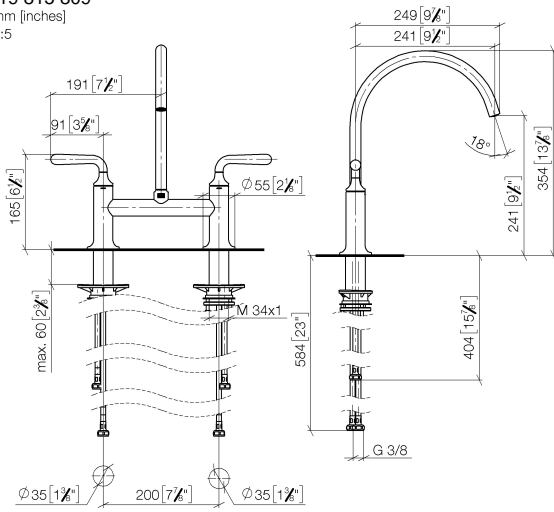

VAIA Two-hole bridge mixer for rinsing/Profi spray - Brushed Champagne (22kt Gold)

VAIA

19 815 809

- 241mm projection
- pivotable spout 360°
- air-enriched flow
- max. flow 7 l/min at 3 bar flow pressure
- lead-free
- This product can help a building meet the requirements of Green Building Rating Systems, e.g. LEED®, BREEAM®, DGNB

Recommended miscellaneous

VAIA Dispenser with rosette - Brushed Champagne (22kt Gold) 82 434 809-46

VAIA Two-hole bridge mixer for rinsing/Profi spray - Brushed Champagne (22kt Gold)

VAIA

19 815 809
mm [inches]
1:5

Flow rate chart

Certificates

LGA_38632.

19 815 809
Parts for other
finishes can be found
here: Chrome

Spare parts list

No.	Item Number	Name	Quantity used	Delivery time
1	90 28 22 396 00-46	spout	1	-
Spare part can no longer be ordered, please order the replacement item				
2	90 20 80 057 00-46	handle	2	-
Spare part can no longer be ordered, please order the replacement item				
3	90 12 12 232 00 90	fixing cap	2	2
4	90 90 03 130 00 90	top	1	2
5	04 30 11 040 00 90	fixing set	2	2
6	04 30 04 100 00 90	hose	2	2
7	04 30 04 101 00 90	hose	2	2
8	90 90 03 131 00 90	top	1	2