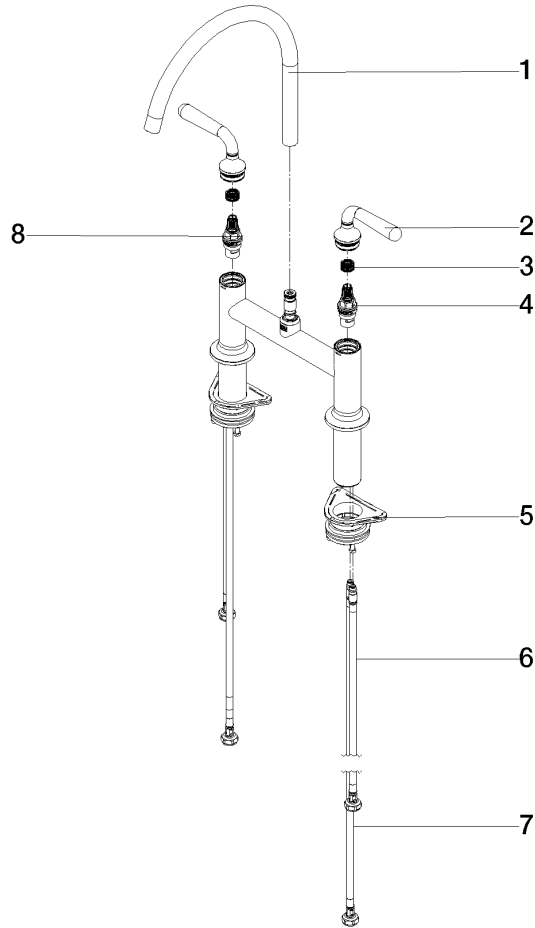

VAIA Two-hole bridge mixer for rinsing/Profi spray - Brushed Champagne (22kt Gold)

VAIA

19 815 809

- 241mm projection
- pivotable spout 360°
- air-enriched flow
- max. flow 7 l/min at 3 bar flow pressure
- lead-free
- This product can help a building meet the requirements of Green Building Rating Systems, e.g. LEED®, BREEAM®, DGNB

Recommended miscellaneous

VAIA Dispenser with rosette - Brushed Champagne (22kt Gold) 82 434 809-46

VAIA Two-hole bridge mixer for rinsing/Profi spray - Brushed Champagne (22kt Gold)

VAIA

19 815 809
mm [inches]
1:5

Flow rate chart

Certificates

LGA_38632.

19 815 809
Parts for other
finishes can be found
here: Chrome

Spare parts list

No.	Item Number	Name	Quantity used	Delivery time
1	90 28 22 396 00-46	spout	1	-
Spare part can no longer be ordered, please order the replacement item				
2	90 20 80 057 00-46	handle	2	-
Spare part can no longer be ordered, please order the replacement item				
3	90 12 12 232 00 90	fixing cap	2	2
4	90 90 03 130 00 90	top	1	2
5	04 30 11 040 00 90	fixing set	2	2
6	04 30 04 100 00 90	hose	2	2
7	04 30 04 101 00 90	hose	2	2
8	90 90 03 131 00 90	top	1	2