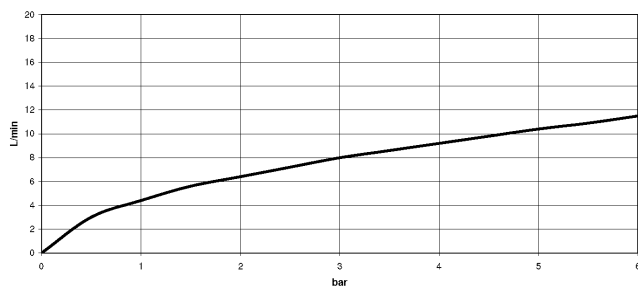

19 870 809

- 240mm projection
- pivotable spout 360°
- Optional swivel limiter available with swivel limiter set 12 823 970 90
- air-enriched flow and spray flow
- 1800 mm metal shower hose
- sprayface with anti-scaling system
- max. flow 8 l/min at 3 bar flow pressure
- lead-free
- This product can help a building meet the requirements of Green Building Rating Systems, e.g. LEED®, BREEAM®, DGNB

Recommended miscellaneous

Swivel limitation set -

12 823 970 90

Recommended miscellaneous

VAIA Dispenser with rosette - Chrome

82 434 809-00

19 870 809

Flow rate chart