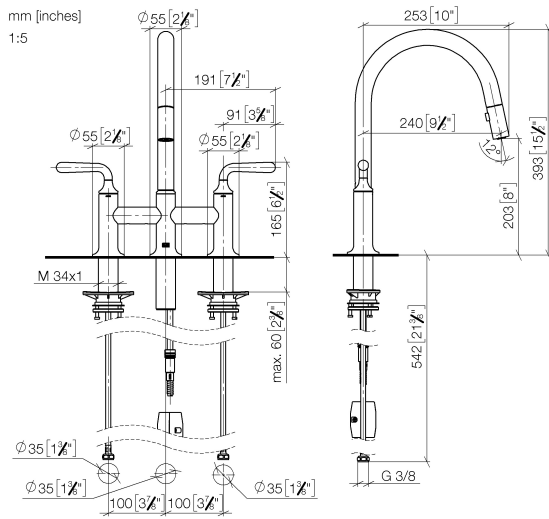

19 870 809 Product version from 7/1/2023

- 240mm projection
- pivotable spout 360°
- Optional swivel limiter available with swivel limiter set 12 823 970 90
- air-enriched flow and spray flow
- 1800 mm metal shower hose
- sprayface with anti-scaling system
- max. flow 8 l/min at 3 bar flow pressure
- lead-free
- Flow modes can be changed while the water is running
- This product can help a building meet the requirements of Green Building Rating Systems, e.g. LEED®, BREEAM®, DGNB

### Flow rate chart

### Certificates

---

LGA\_38

Belgaqua\_24-005-2

Spare parts list

No.	Item Number	Name	Quantity used	Delivery time
1	90 28 22 397 00-08	spout	1	40
2	90 20 80 057 00-08	handle	2	-
Spare part can no longer be ordered, please order the replacement item				
3	90 12 12 232 00 90	fixing cap	2	2
4	90 90 03 130 00 90	top	1	2
5	04 30 11 040 00 90	fixing set	2	2
6	04 30 04 100 00 90	hose	2	2
7	04 21 50 010 00 90	accessories	1	2
8	04 30 02 120 00-85	hose	1	30
9	90 24 03 253 00 90	adaptor	1	2
10	04 28 20 067 00 90	pipe	1	2
11	90 90 03 131 00 90	top	1	2
12	90 18 40 317 00-08	shower	1	40