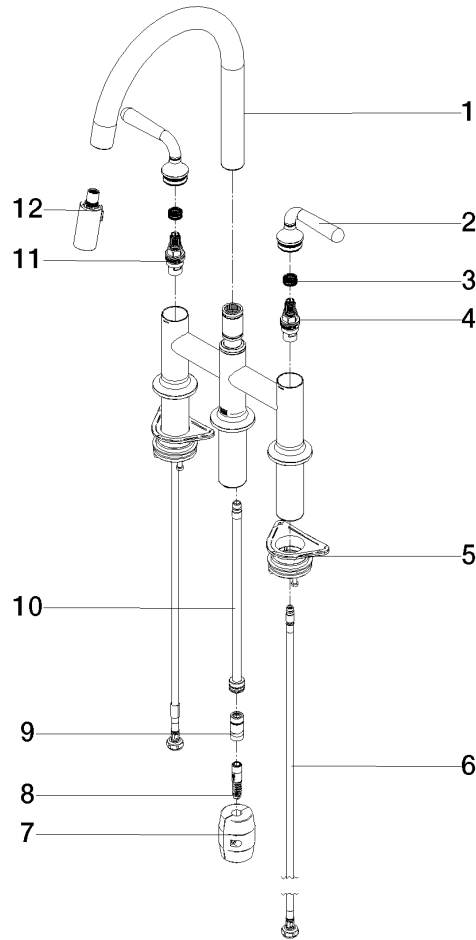

19 870 809 Product version from 7/1/2023

- 240mm projection
- pivotable spout 360°
- Optional swivel limiter available with swivel limiter set 12 823 970 90
- air-enriched flow and spray flow
- 1800 mm metal shower hose
- sprayface with anti-scaling system
- max. flow 8 l/min at 3 bar flow pressure
- lead-free
- Flow modes can be changed while the water is running
- This product can help a building meet the requirements of Green Building Rating Systems, e.g. LEED®, BREEAM®, DGNB

### Flow rate chart

## VAIA Three-hole bridge mixer Pull-down with spray function - Platinum

---

VAIA

19 870 809 Product version from 7/1/2023

### Certificates

---

LGA\_38

Belgaqua\_24-005-2

Spare parts list

No.	Item Number	Name	Quantity used	Delivery time
1	90 28 22 397 00-08	spout	1	40
2	90 20 80 057 00-08	handle	2	-
Spare part can no longer be ordered, please order the replacement item				
3	90 12 12 232 00 90	fixing cap	2	2
4	90 90 03 130 00 90	top	1	2
5	04 30 11 040 00 90	fixing set	2	2
6	04 30 04 100 00 90	hose	2	2
7	04 21 50 010 00 90	accessories	1	2
8	04 30 02 120 00-85	hose	1	30
9	90 24 03 253 00 90	adaptor	1	2
10	04 28 20 067 00 90	pipe	1	2
11	90 90 03 131 00 90	top	1	2
12	90 18 40 317 00-08	shower	1	40